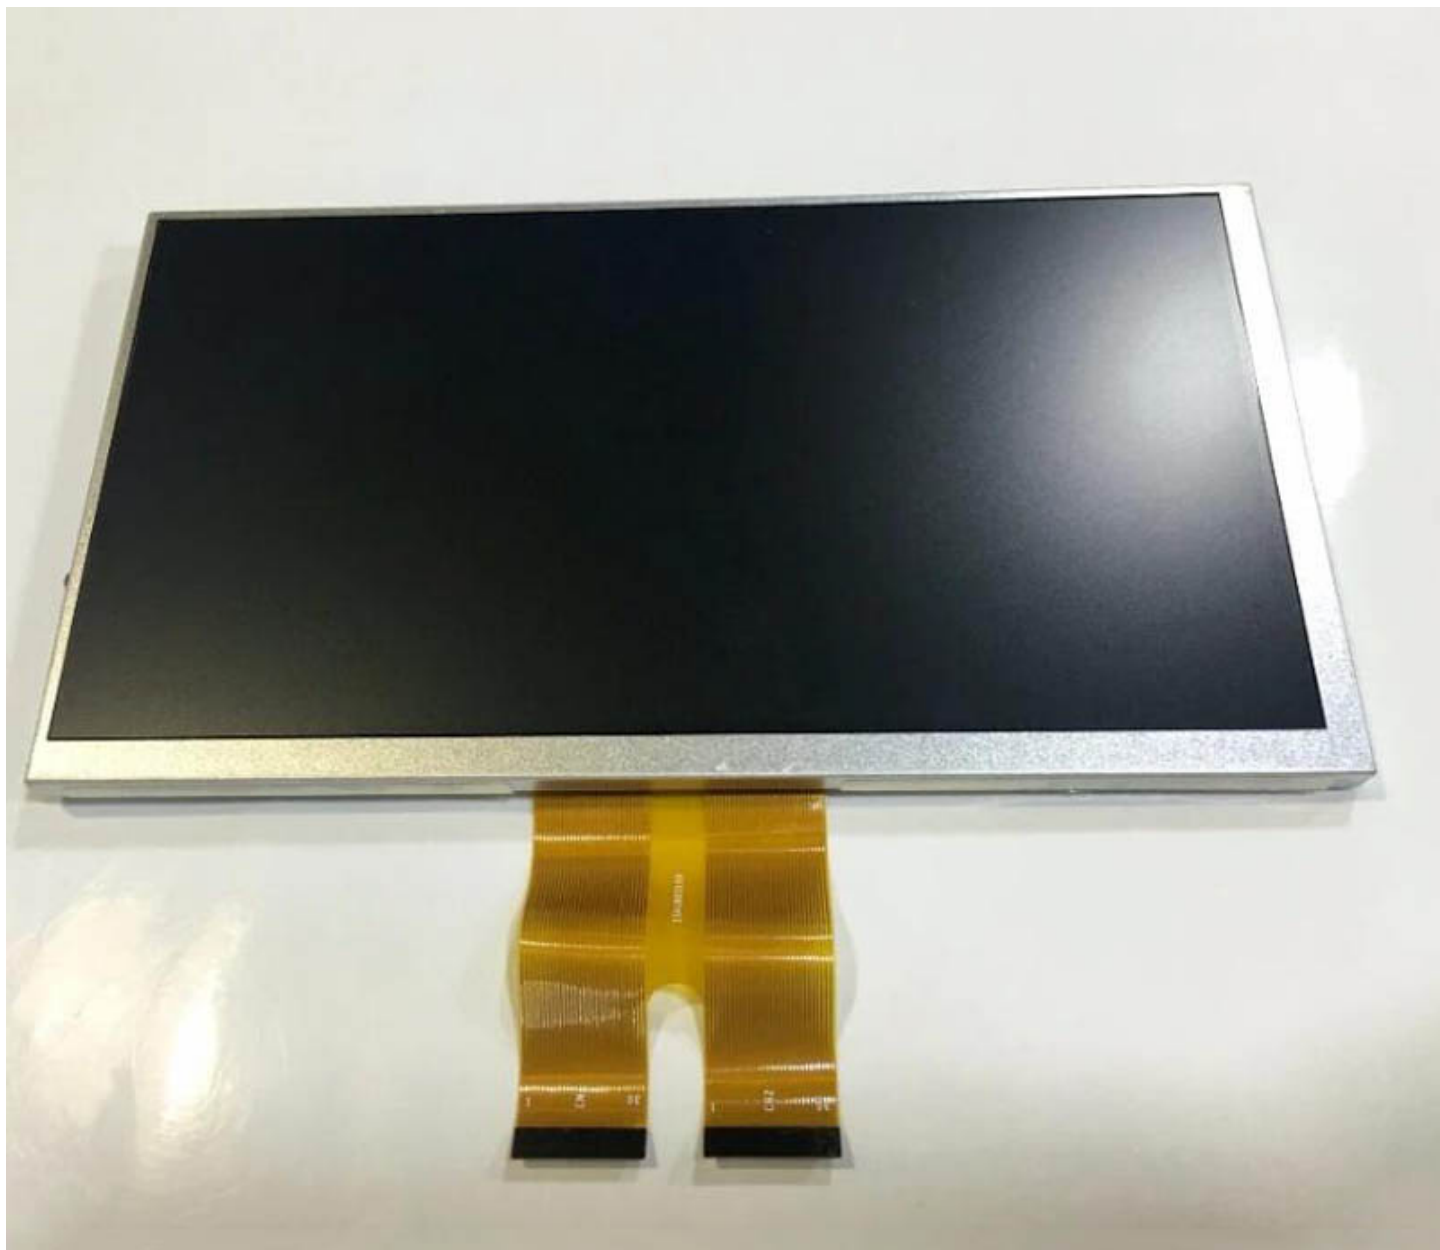

<https://www.zylcdshop.com>

<https://www.zylcdshop.com>