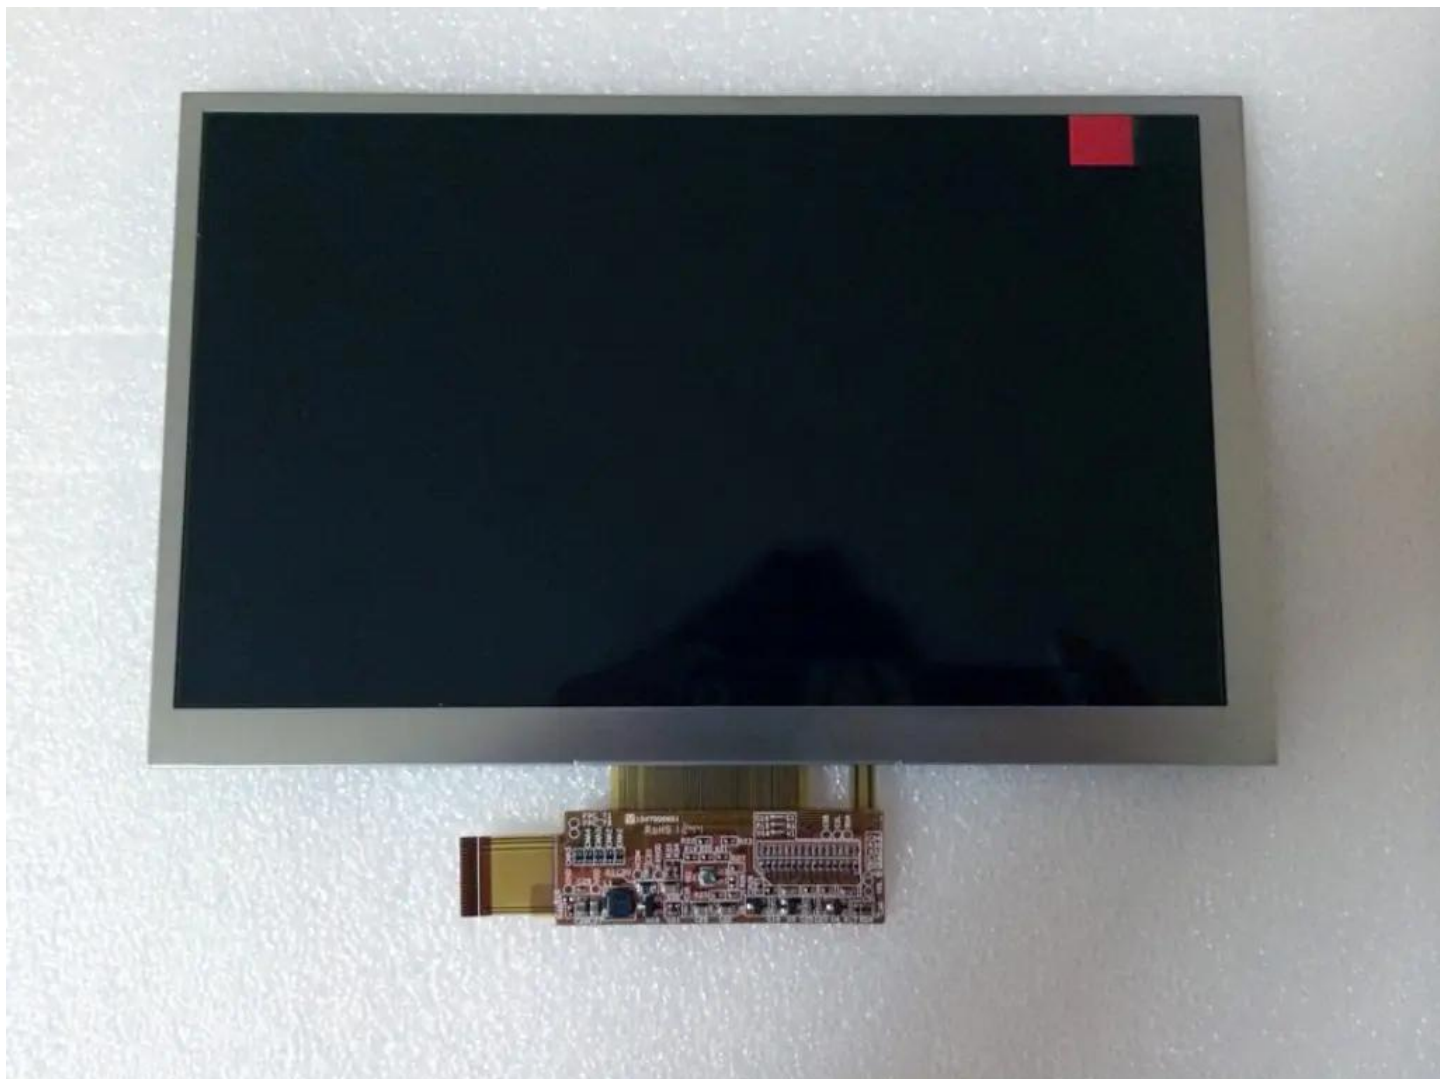

<https://www.zylcdshop.com>

<https://www.zylcdshop.com>