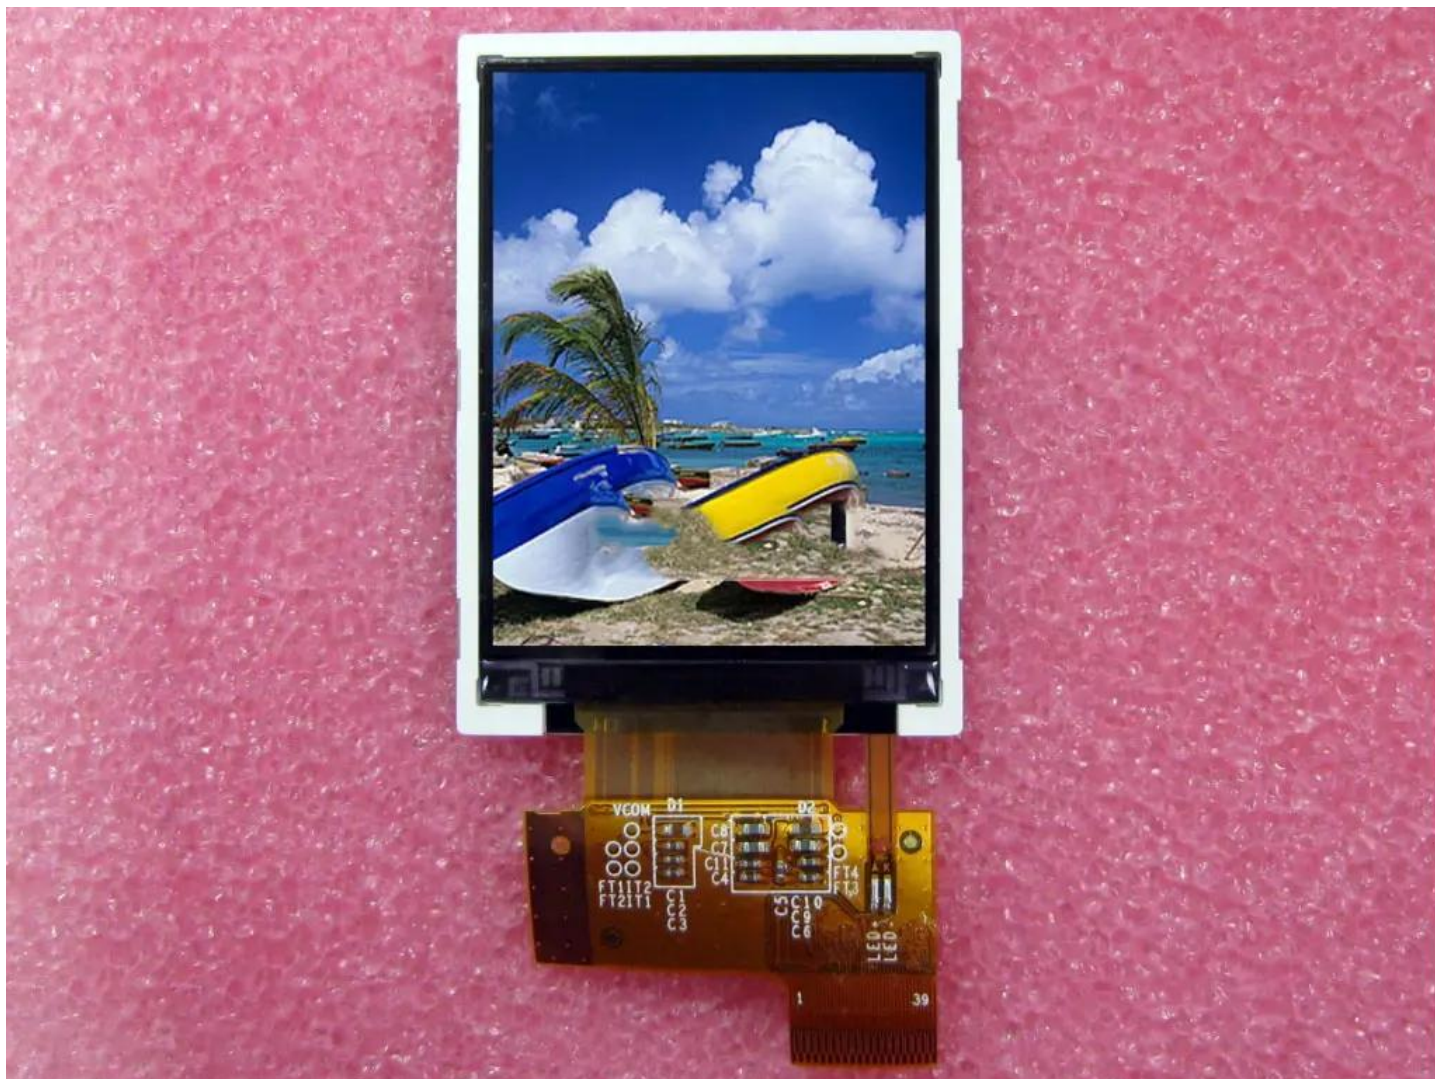

<https://www.zylcdshop.com>

<https://www.zylcdshop.com>