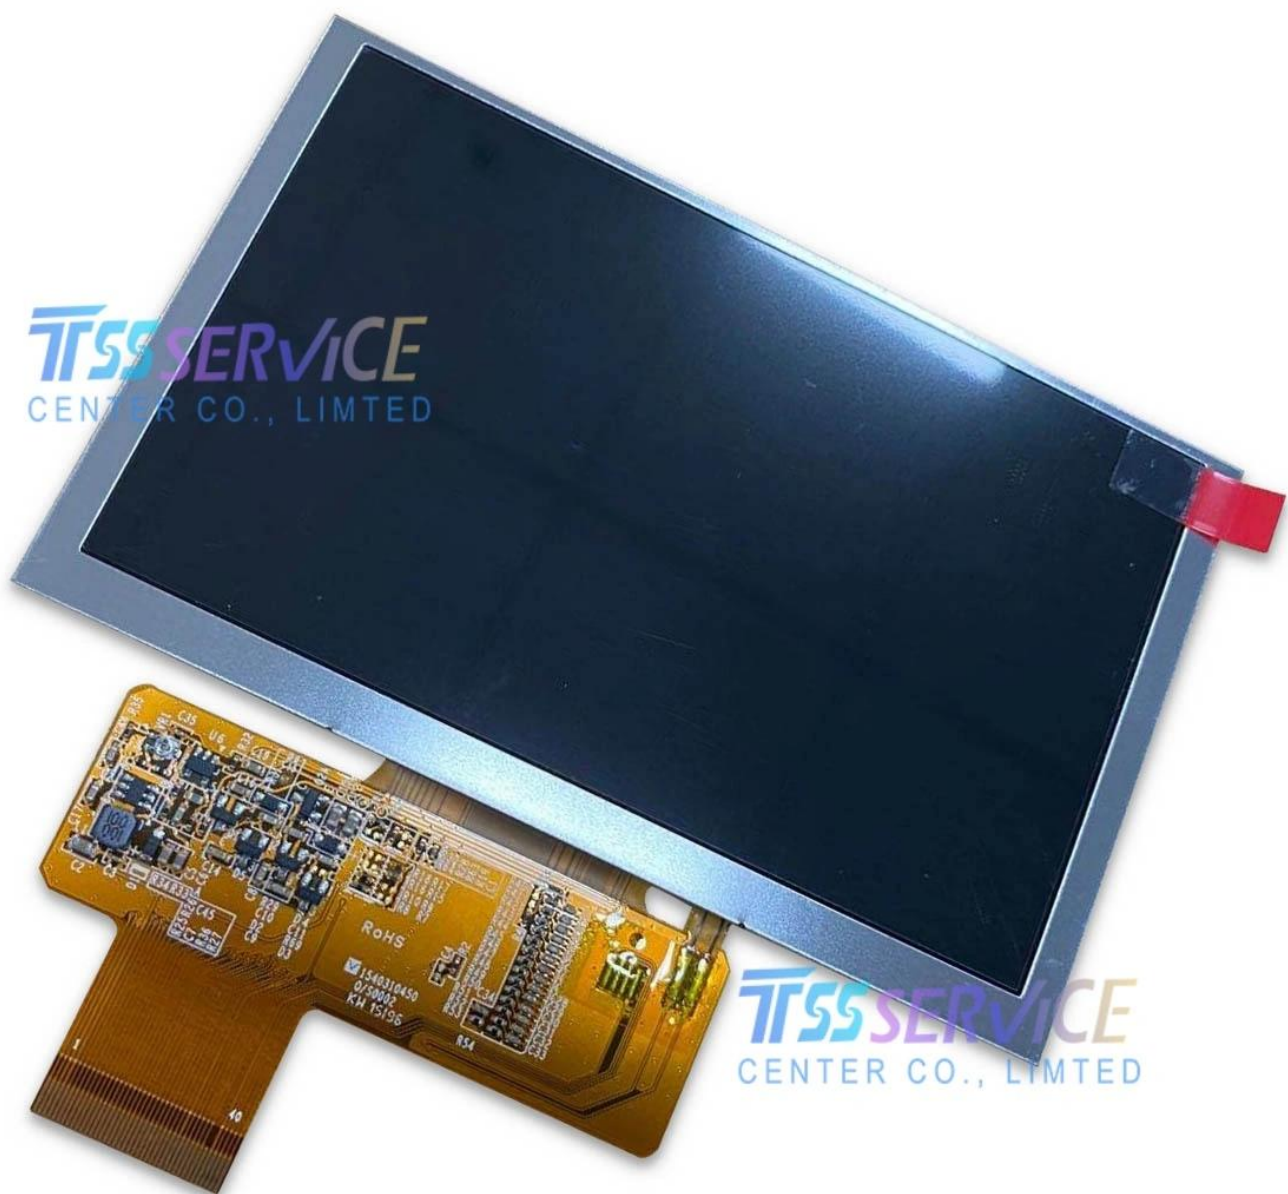

# TIANMA TM050RDH03-41 5.0" Industrial LCD Display Panel WVGA 800×480 RGB

Model	TM050RDH03-41
Category	<a href="#">TIANMA</a>
Resolution	800×480 WVGA
Brightness	300 cd/m <sup>2</sup>
Contrast Ratio	500:1
Viewing Angle	70/70/60/60
Lamp Type	LED
Signal Interface	RGB
Panel Type	a-Si TFT LCD
Mass	0.500Kg
Support Color	262K/16.7M

## Note:

zylcdshop.com recommends that you inquire with the original factory or its agents about the latest production status and technical information about TM050RDH03-41. The product parameters displayed on zylcdshop.com are entered by zylcdshop.com engineers according to the specifications, and efforts have been made to minimize errors, but we cannot guarantee the complete correctness of the parameters. Please refer to the specification sheet!