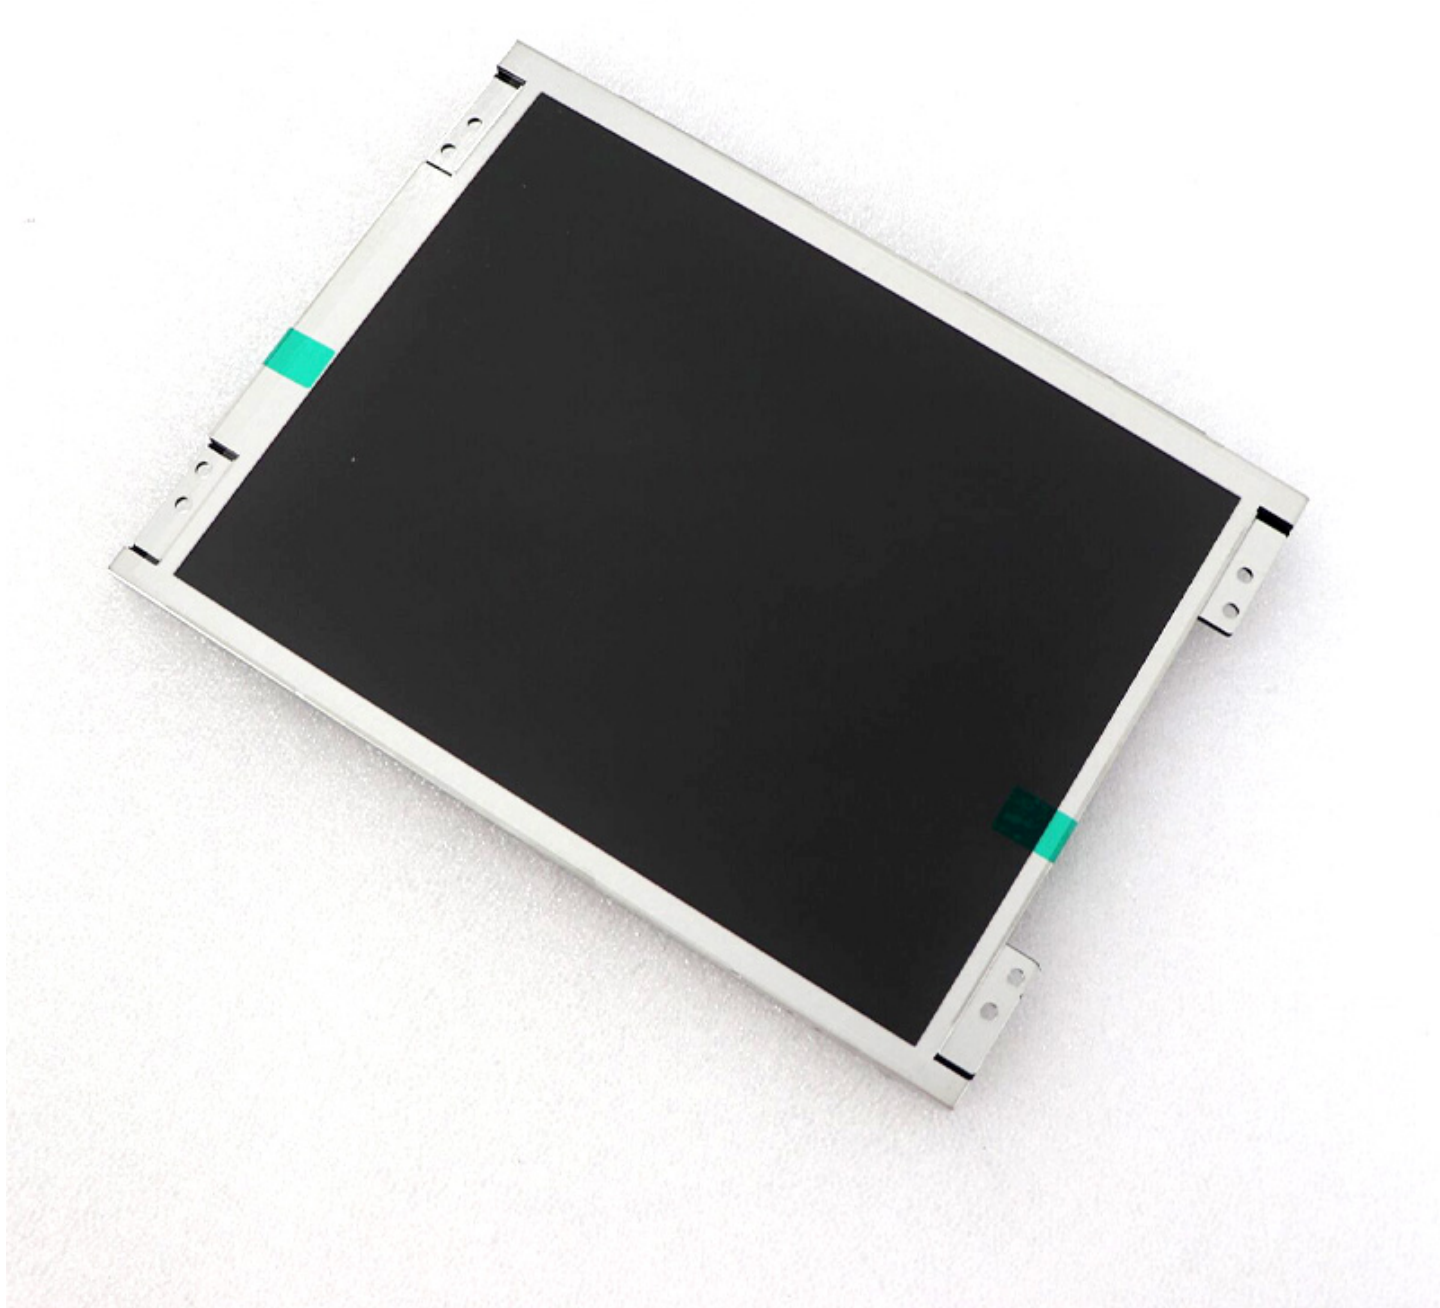

<https://www.zylcdshop.com>

<https://www.zylcdshop.com>