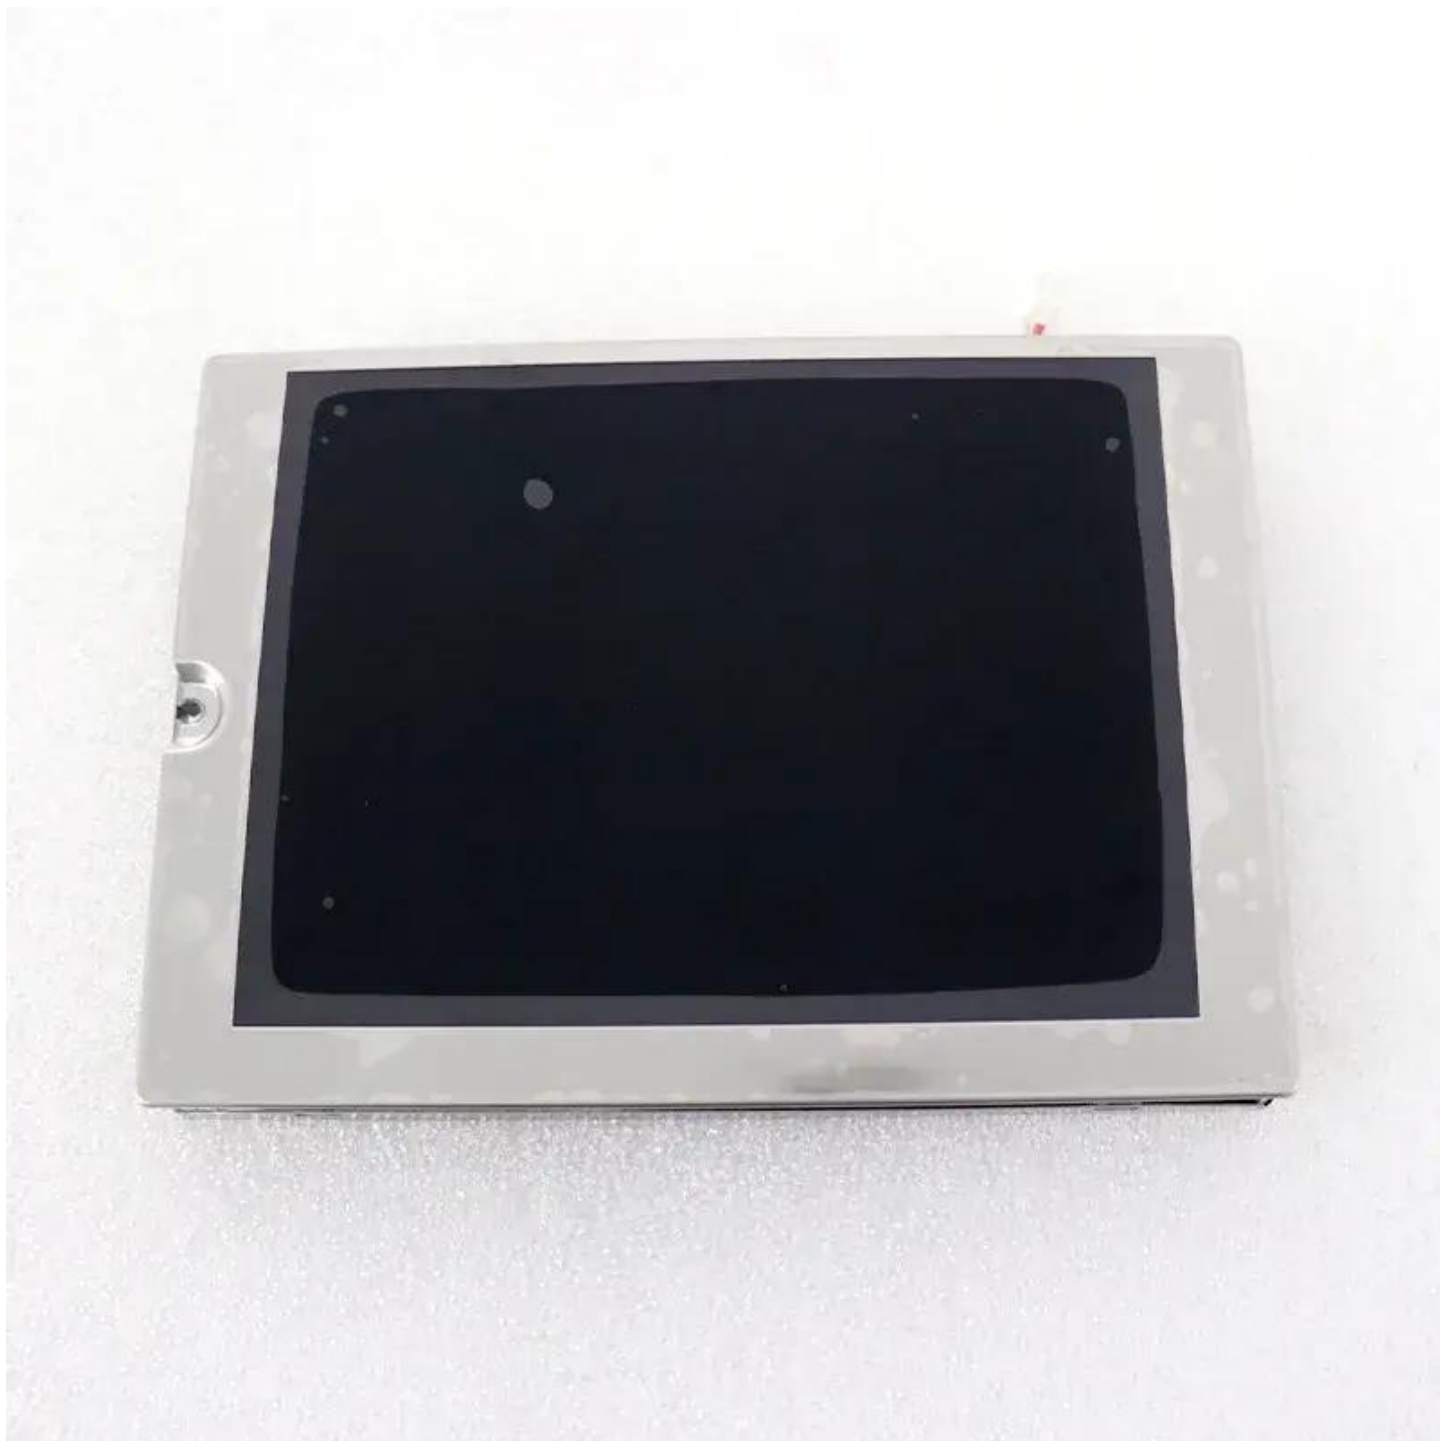

<https://www.zylcdshop.com>

<https://www.zylcdshop.com>