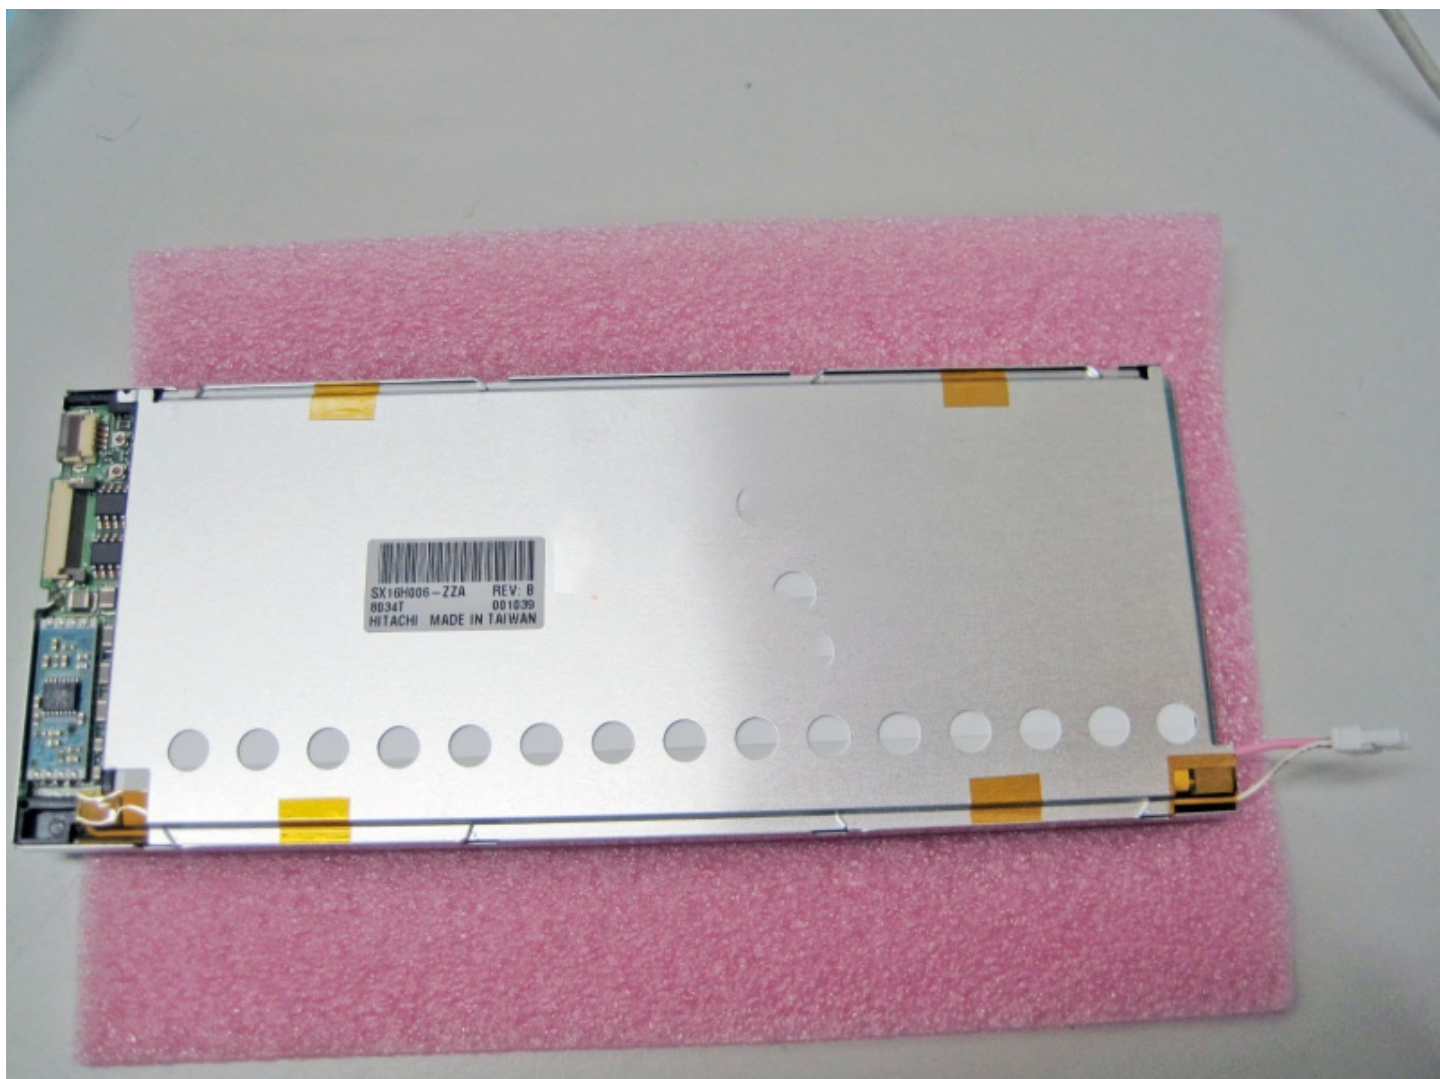

<https://www.zylcdshop.com>

<https://www.zylcdshop.com>