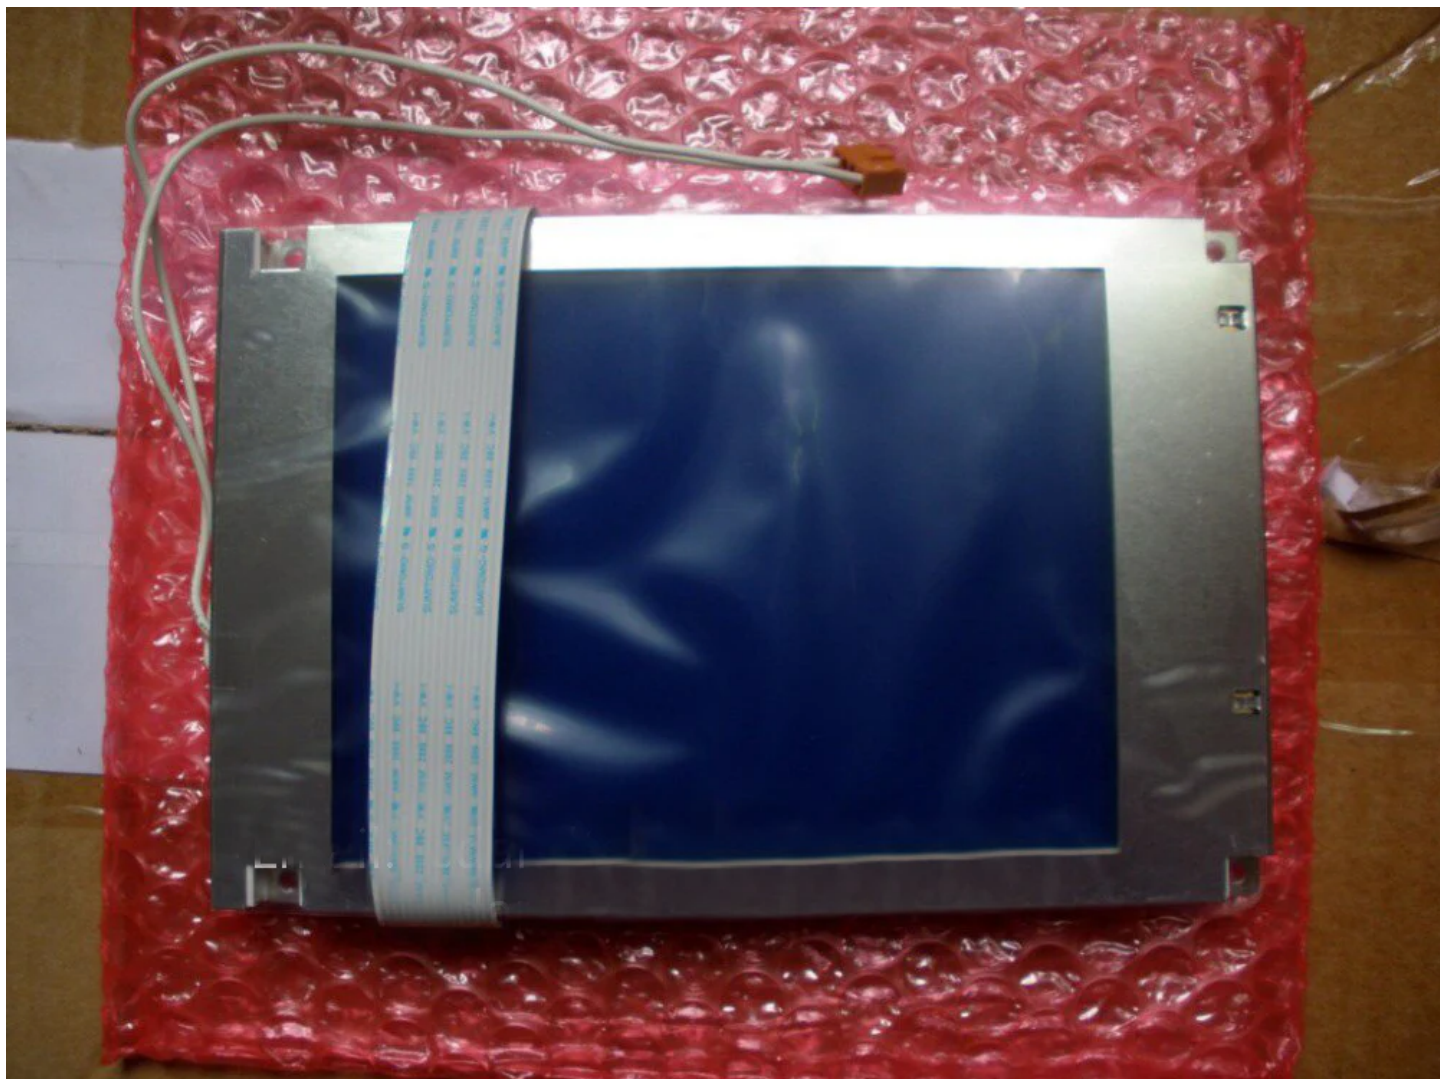

<https://www.zylcdshop.com>

<https://www.zylcdshop.com>