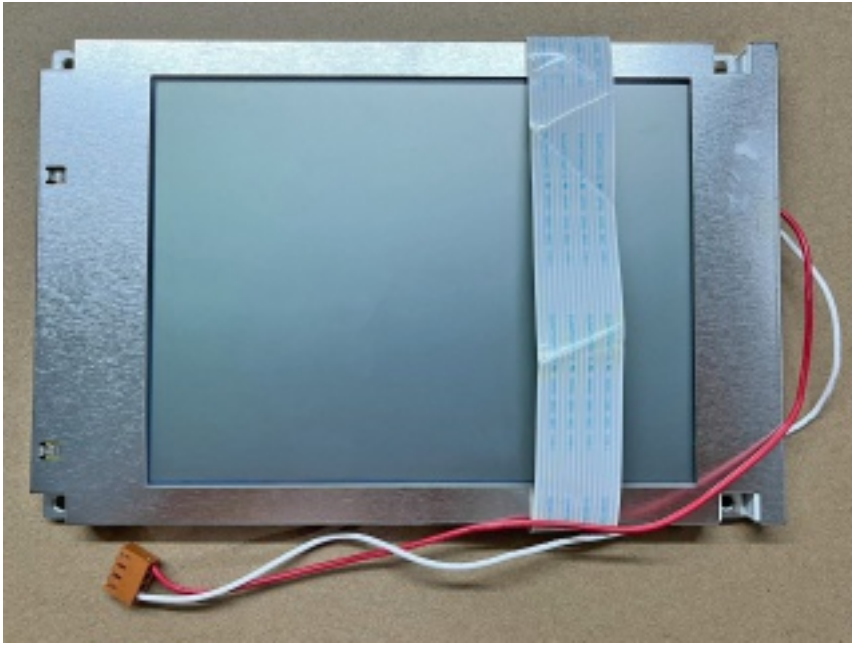

<https://www.zylcdshop.com>

<https://www.zylcdshop.com>