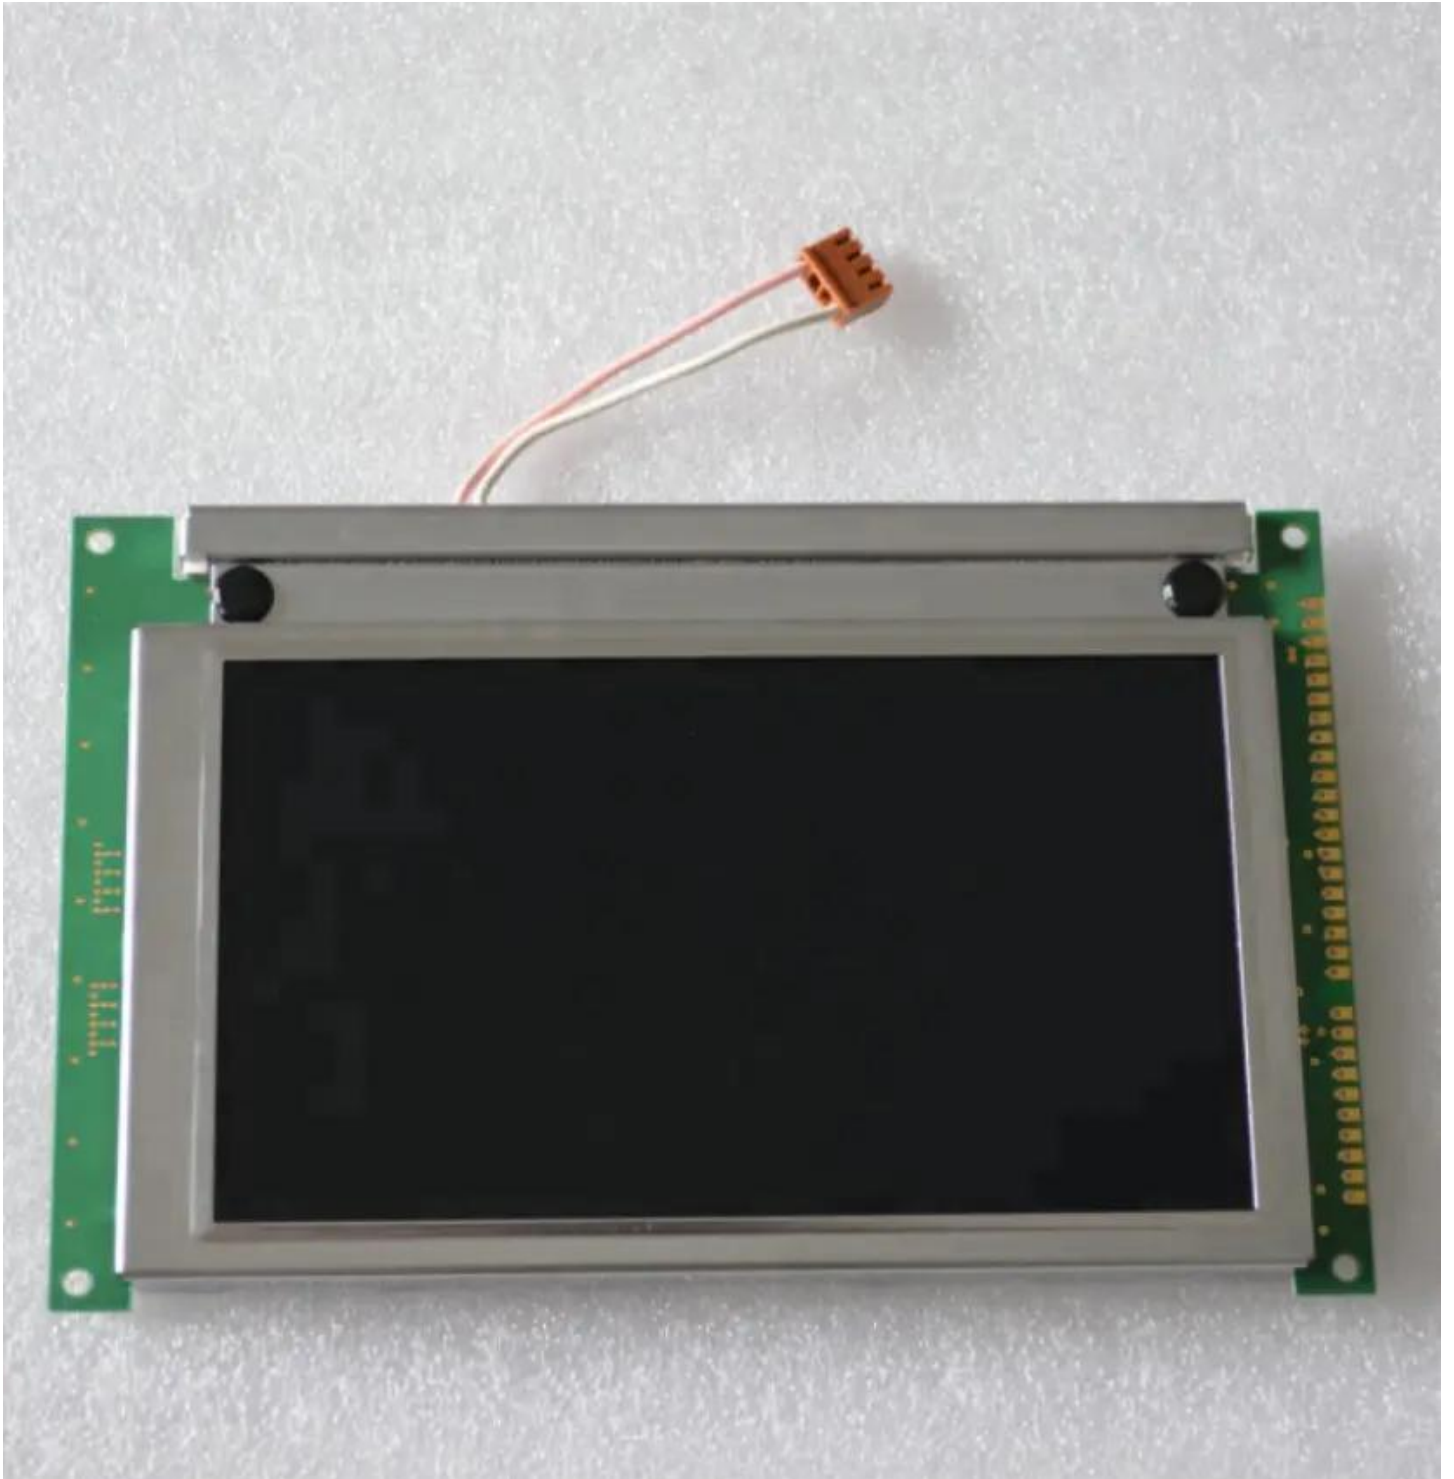

<https://www.zylcdshop.com>

<https://www.zylcdshop.com>