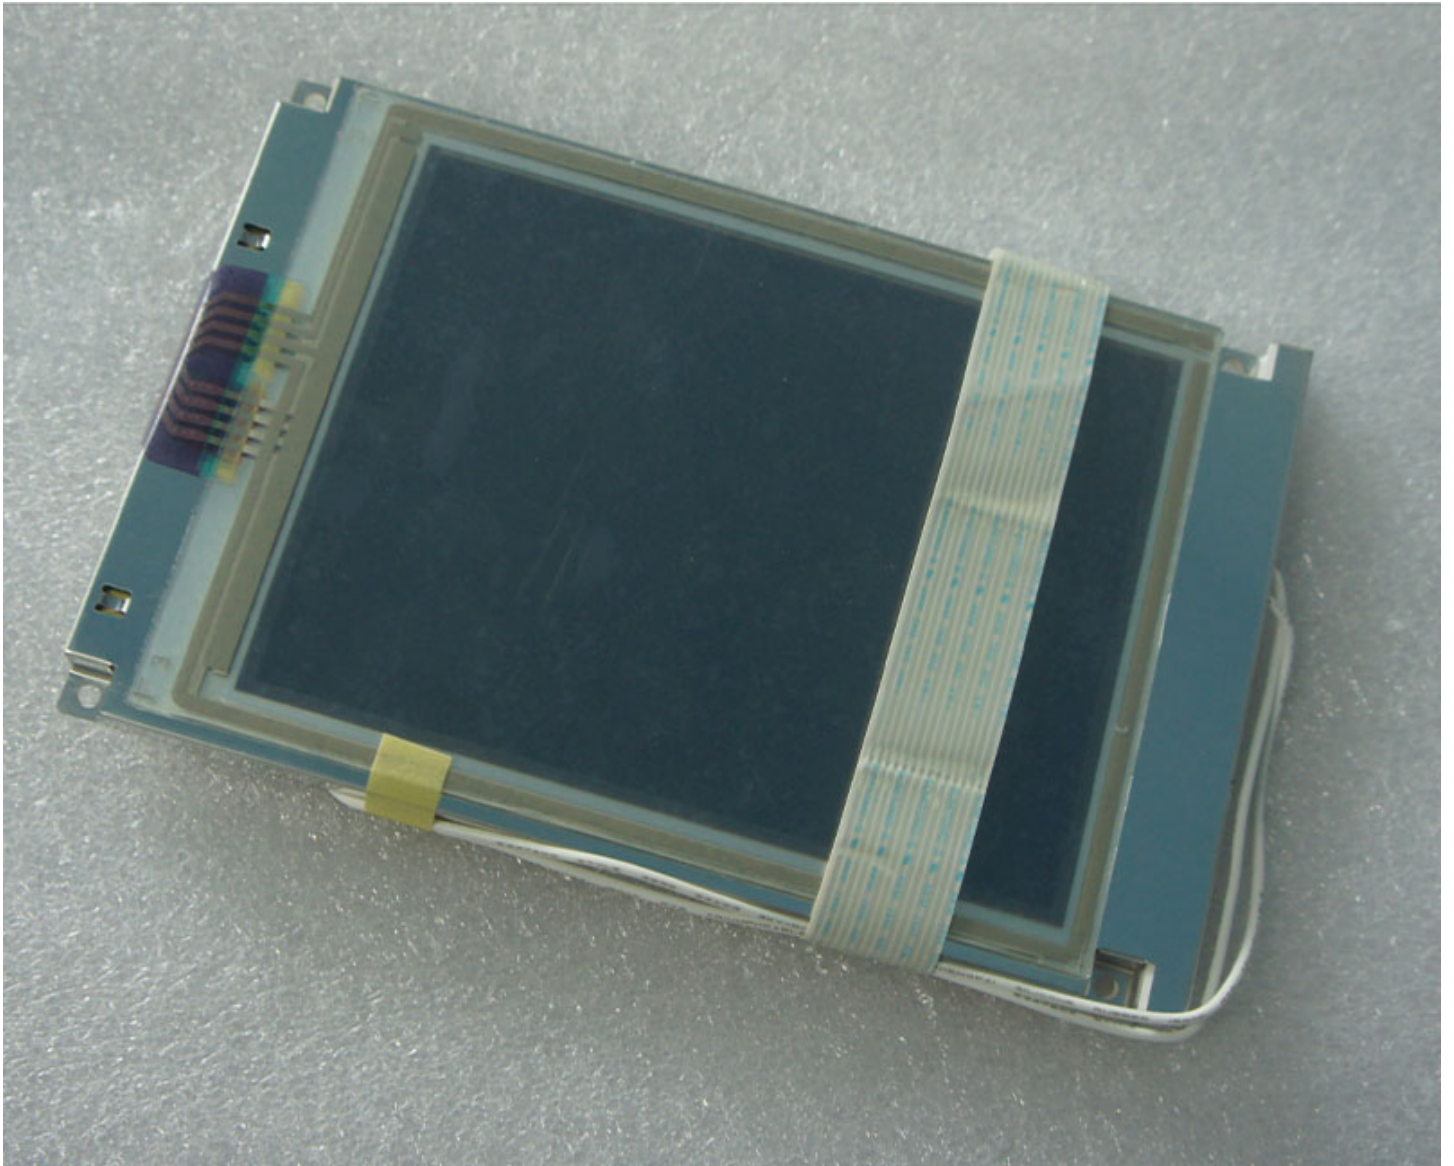

<https://www.zylcdshop.com>

<https://www.zylcdshop.com>