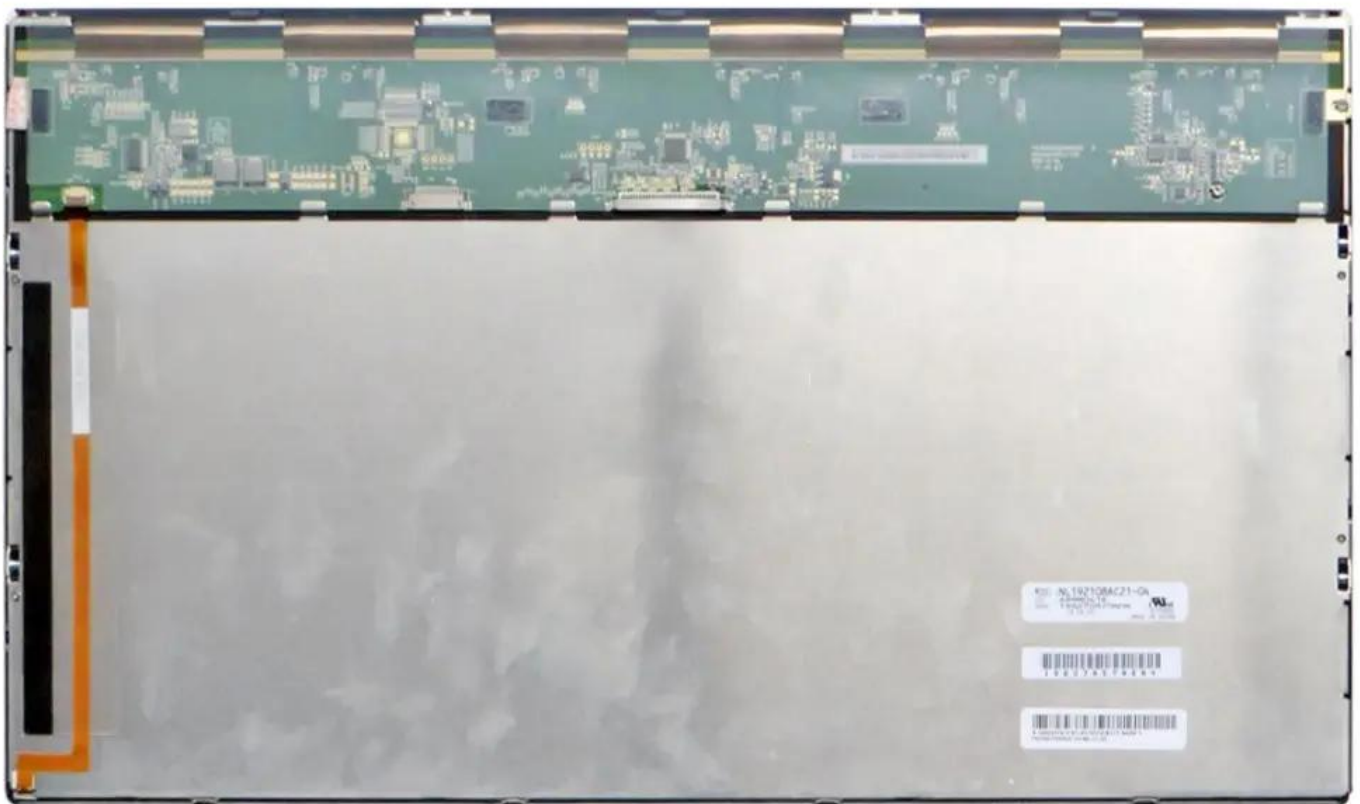

<https://www.zylcdshop.com>

<https://www.zylcdshop.com>