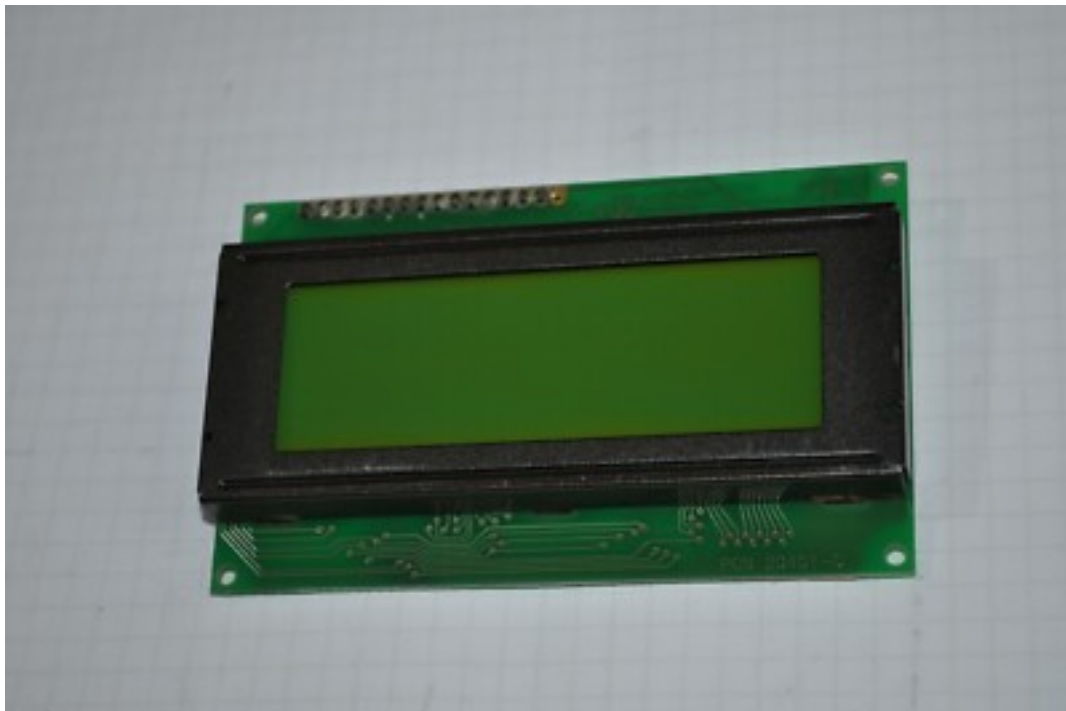

<https://www.zylcdshop.com>

<https://www.zylcdshop.com>