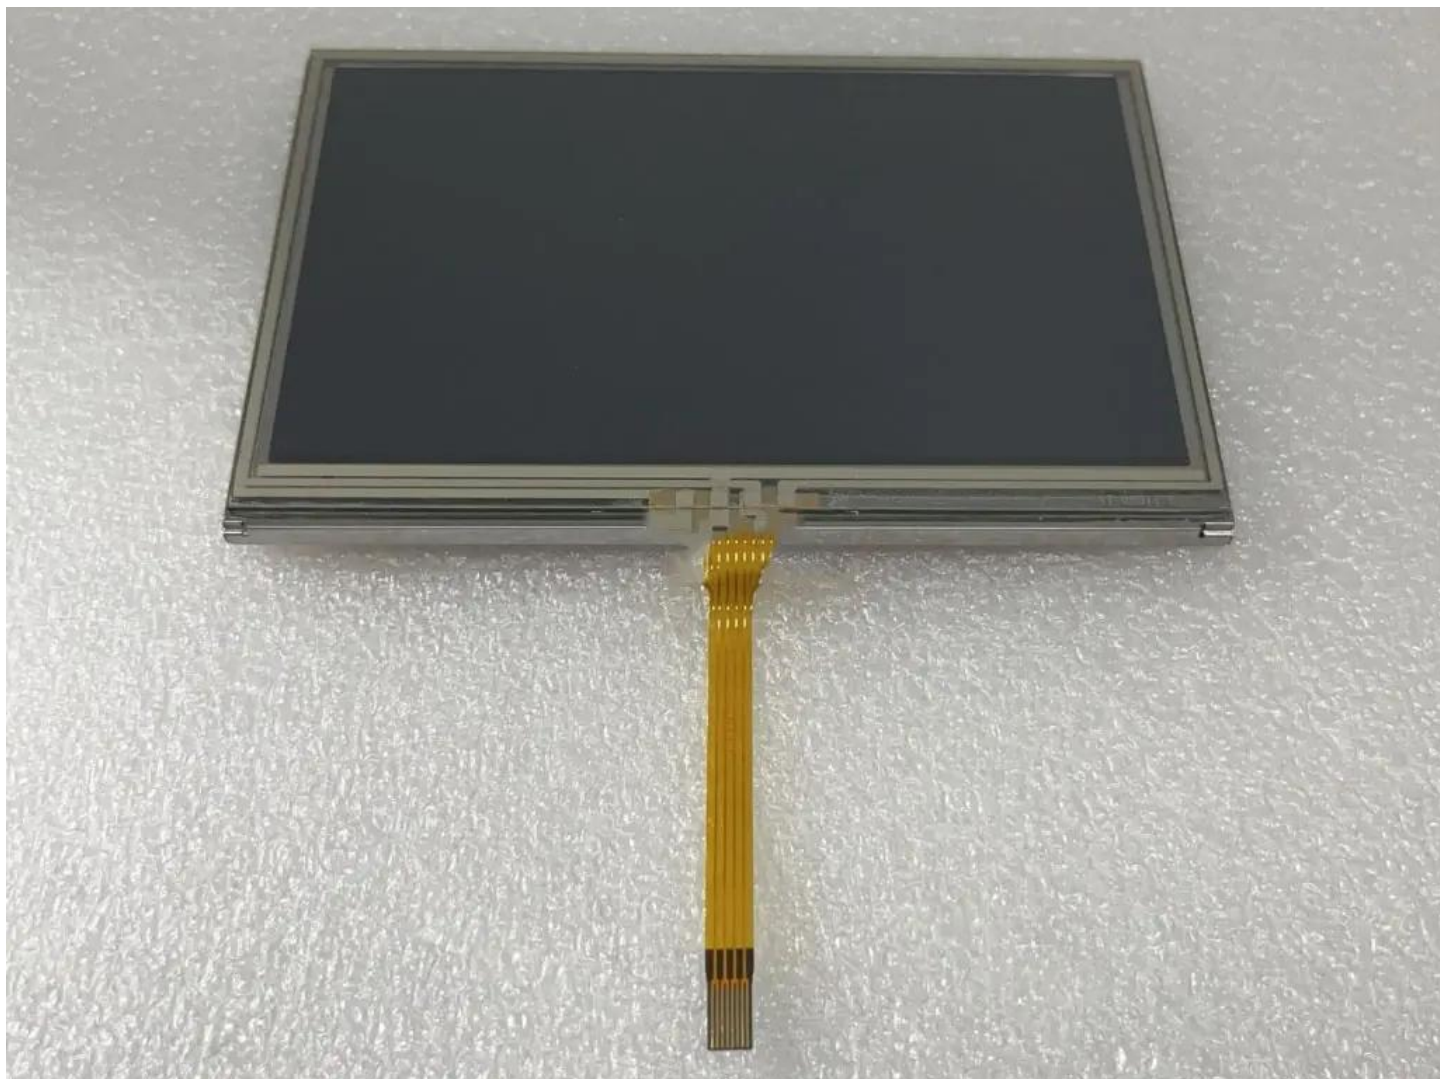

<https://www.zylcdshop.com>

<https://www.zylcdshop.com>