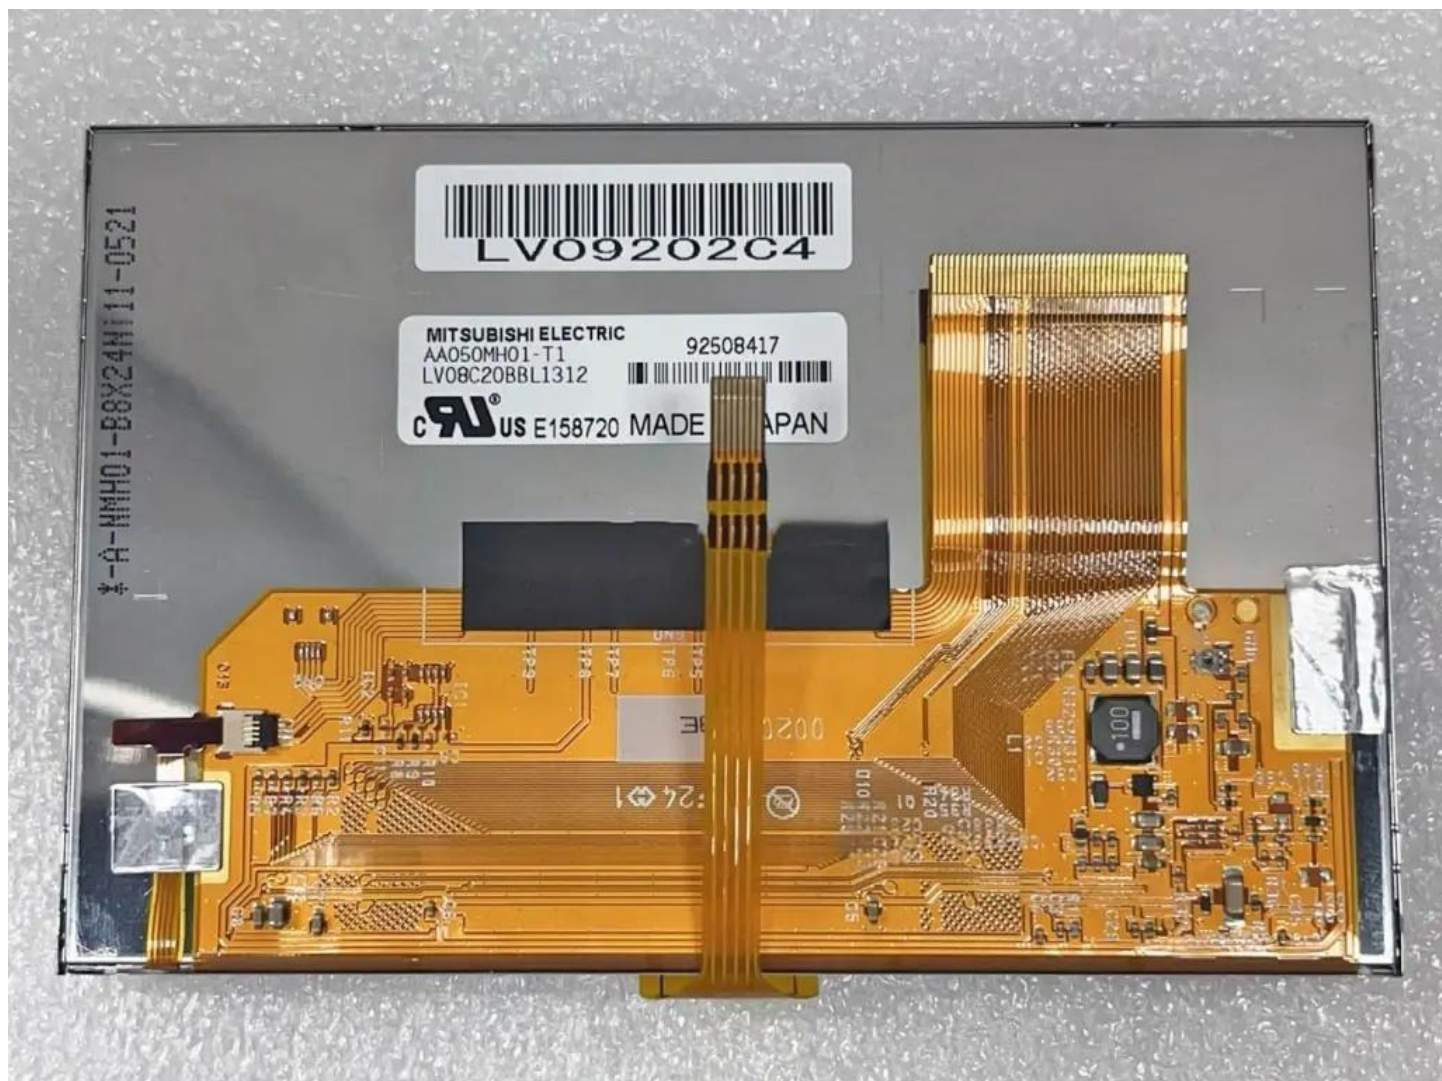

Mitsubishi AA050MH01--T1 5" Industrial LCD Display Panel 800x480 TTL

Model	AA050MH01--T1
Brand	Mitsubishi
Category	MITSUBISHI
Size	5"
Resolution	800x480
Brightness	150 cd/m ²
Contrast Ratio	80:1
Viewing Angle	85/85/85/85
Lamp Type	WLED
Signal Interface	TTL
Panel Type	LCM
Mass	0.5Kg
Support Color	65K/16.7M

Note:

zylcdshop.com recommends that you inquire with the original factory or its agents about the latest production status and technical information about AA050MH01--T1. The product parameters displayed on zylcdshop.com are entered by zylcdshop.com engineers according to the specifications, and efforts have been made to minimize errors, but we cannot guarantee the complete correctness of the parameters. Please refer to the specification sheet!