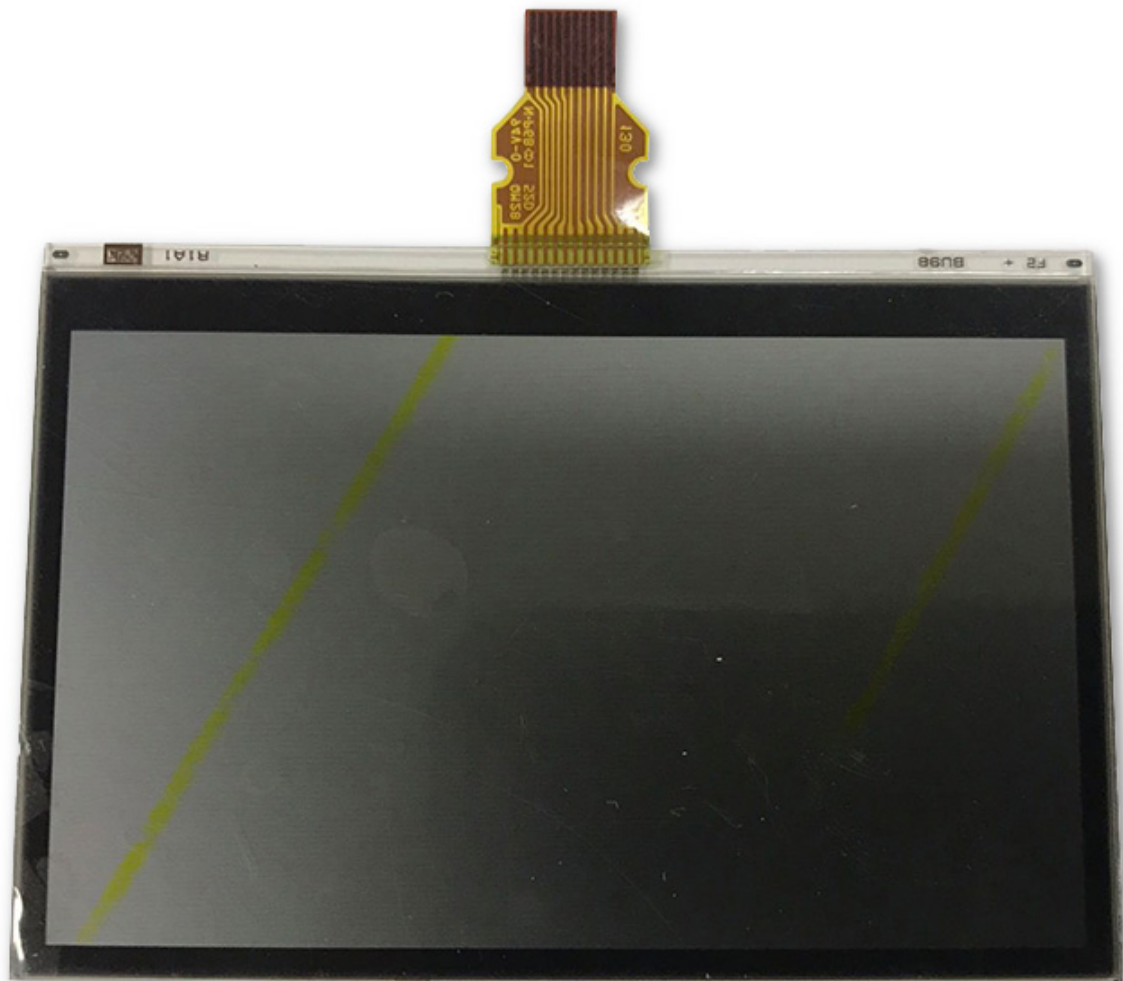

<https://www.zylcdshop.com>

<https://www.zylcdshop.com>