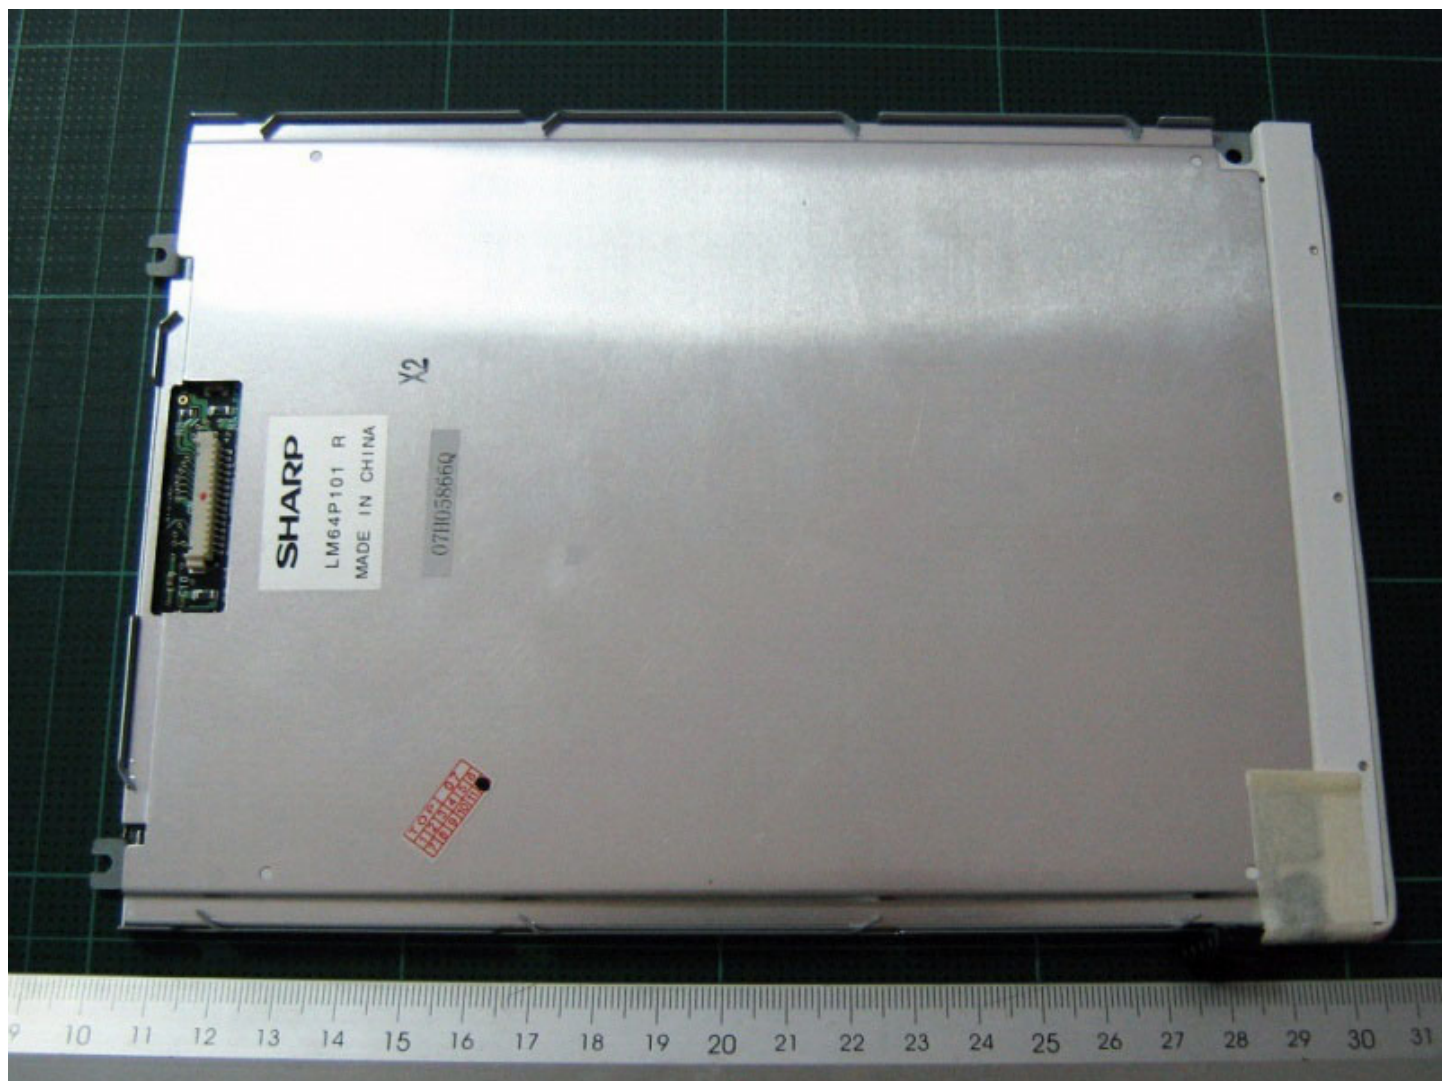

<https://www.zylcdshop.com>

<https://www.zylcdshop.com>