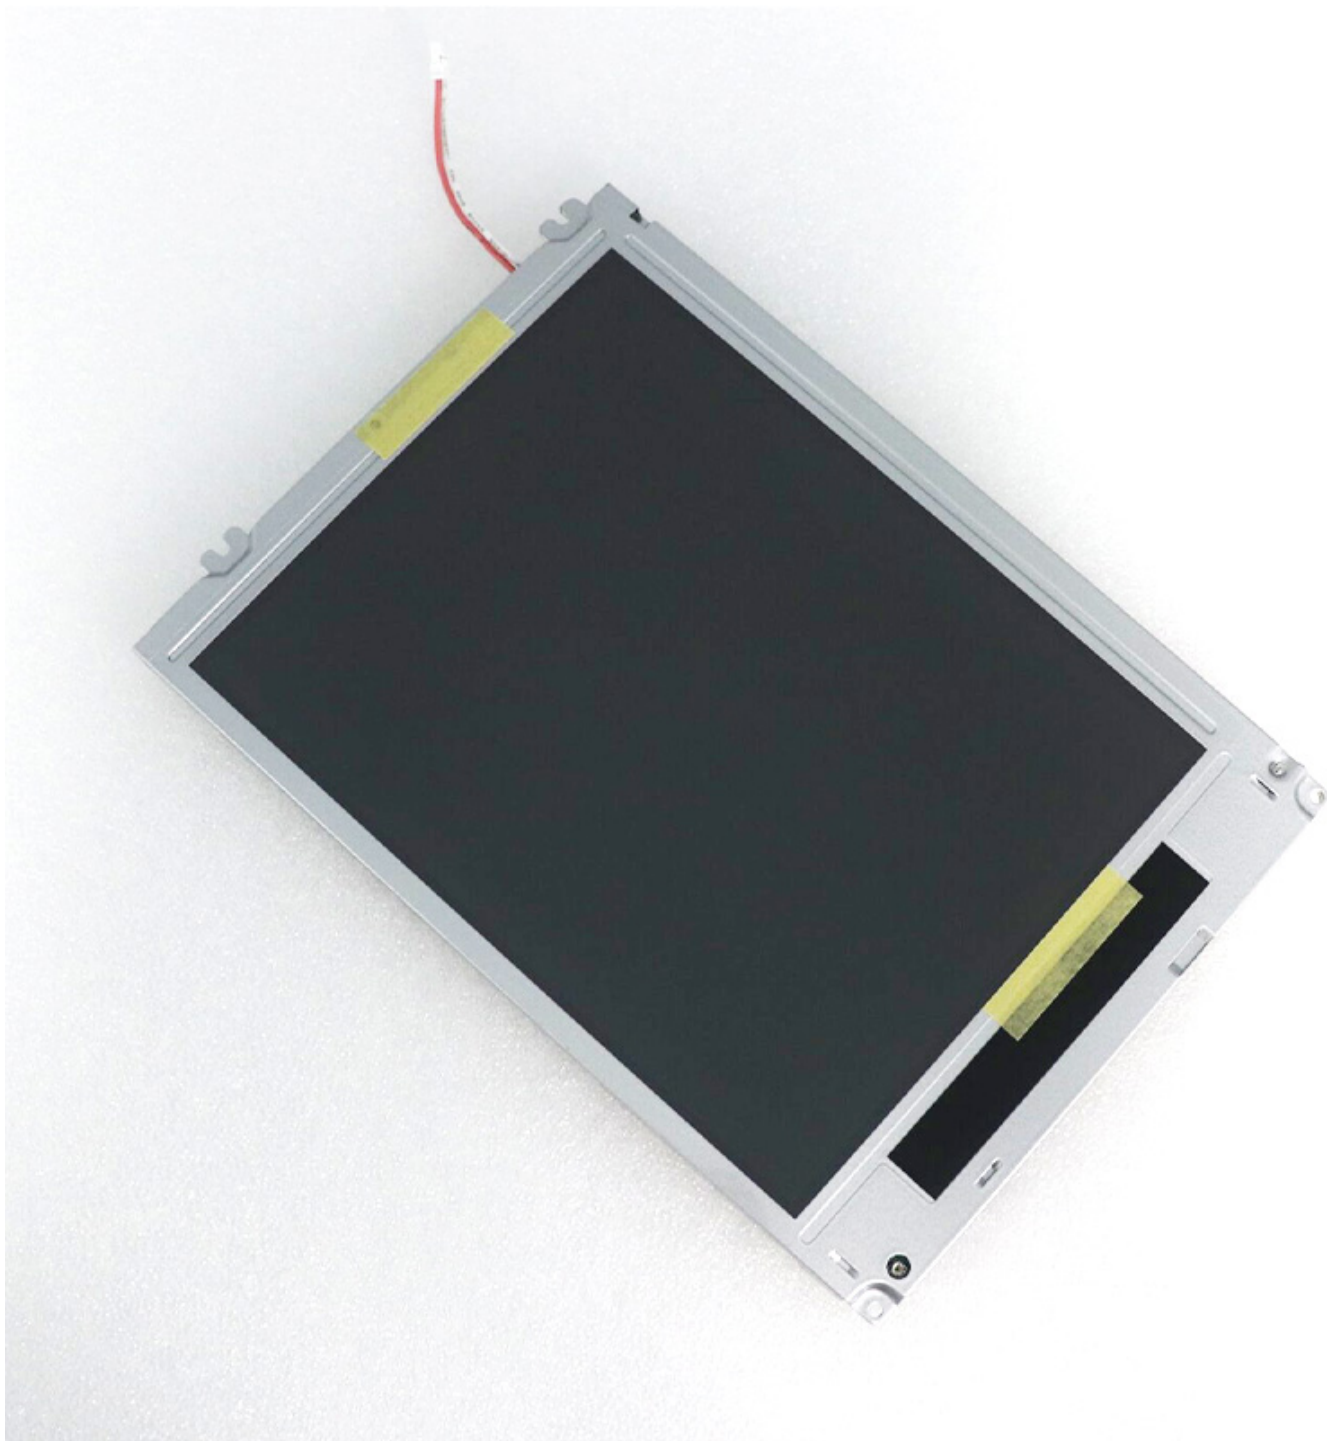

<https://www.zylcdshop.com>

<https://www.zylcdshop.com>