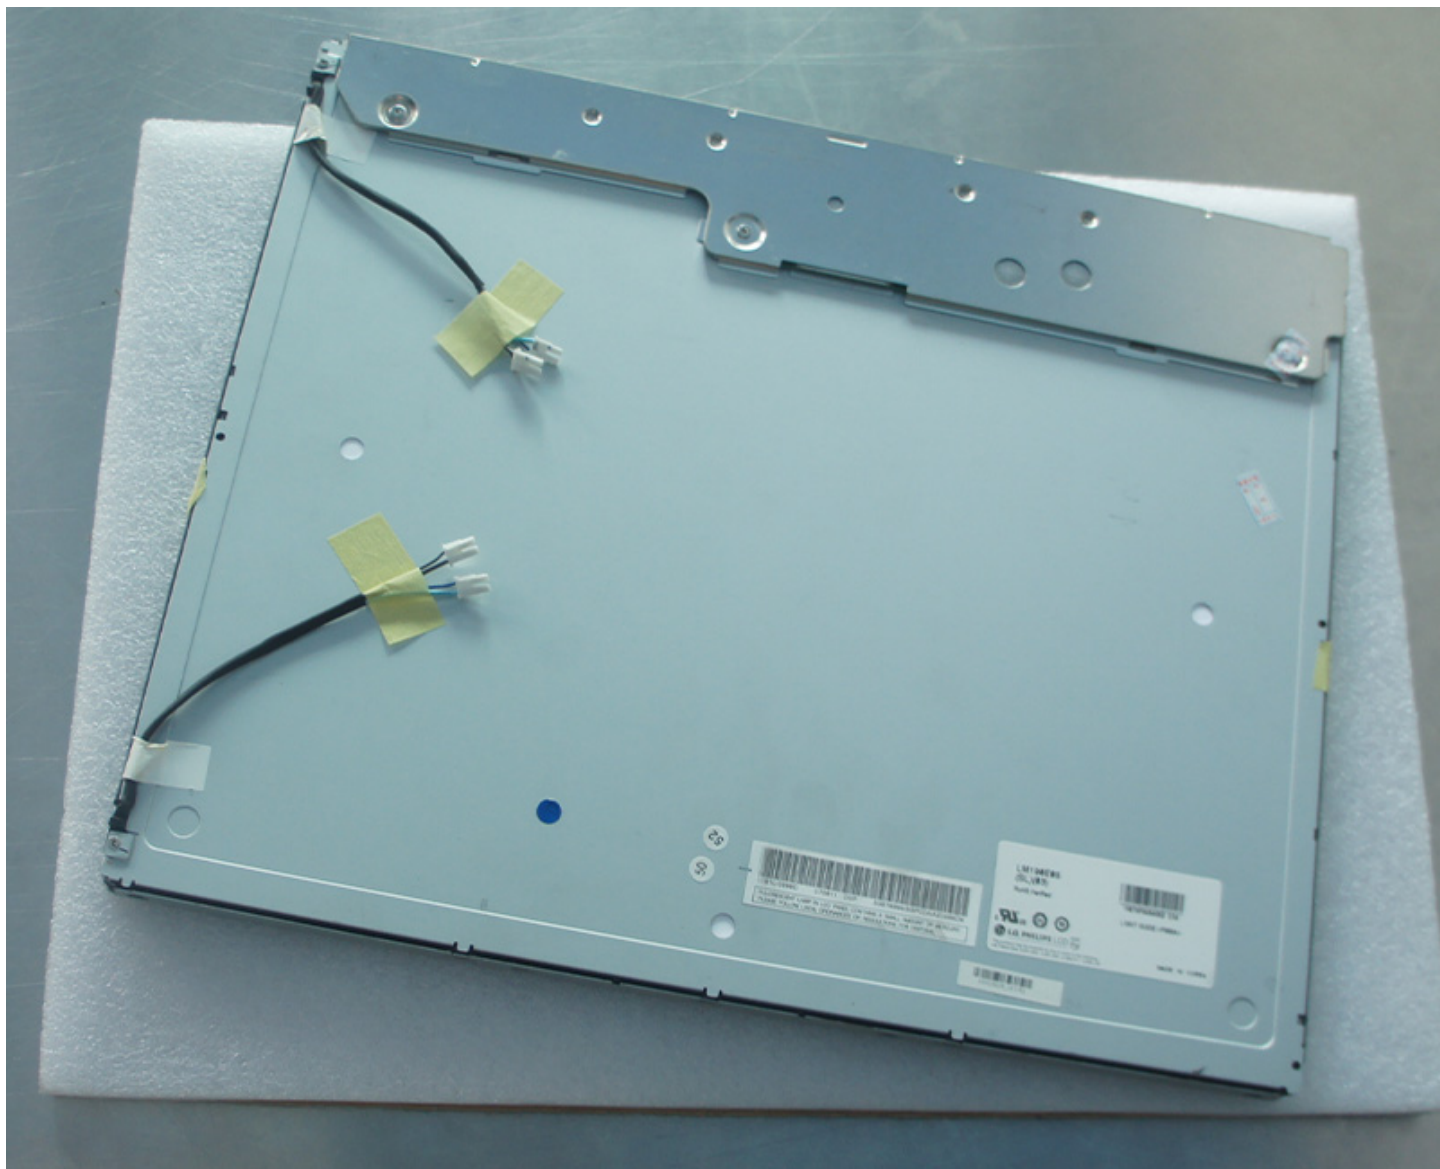

<https://www.zylcdshop.com>

<https://www.zylcdshop.com>