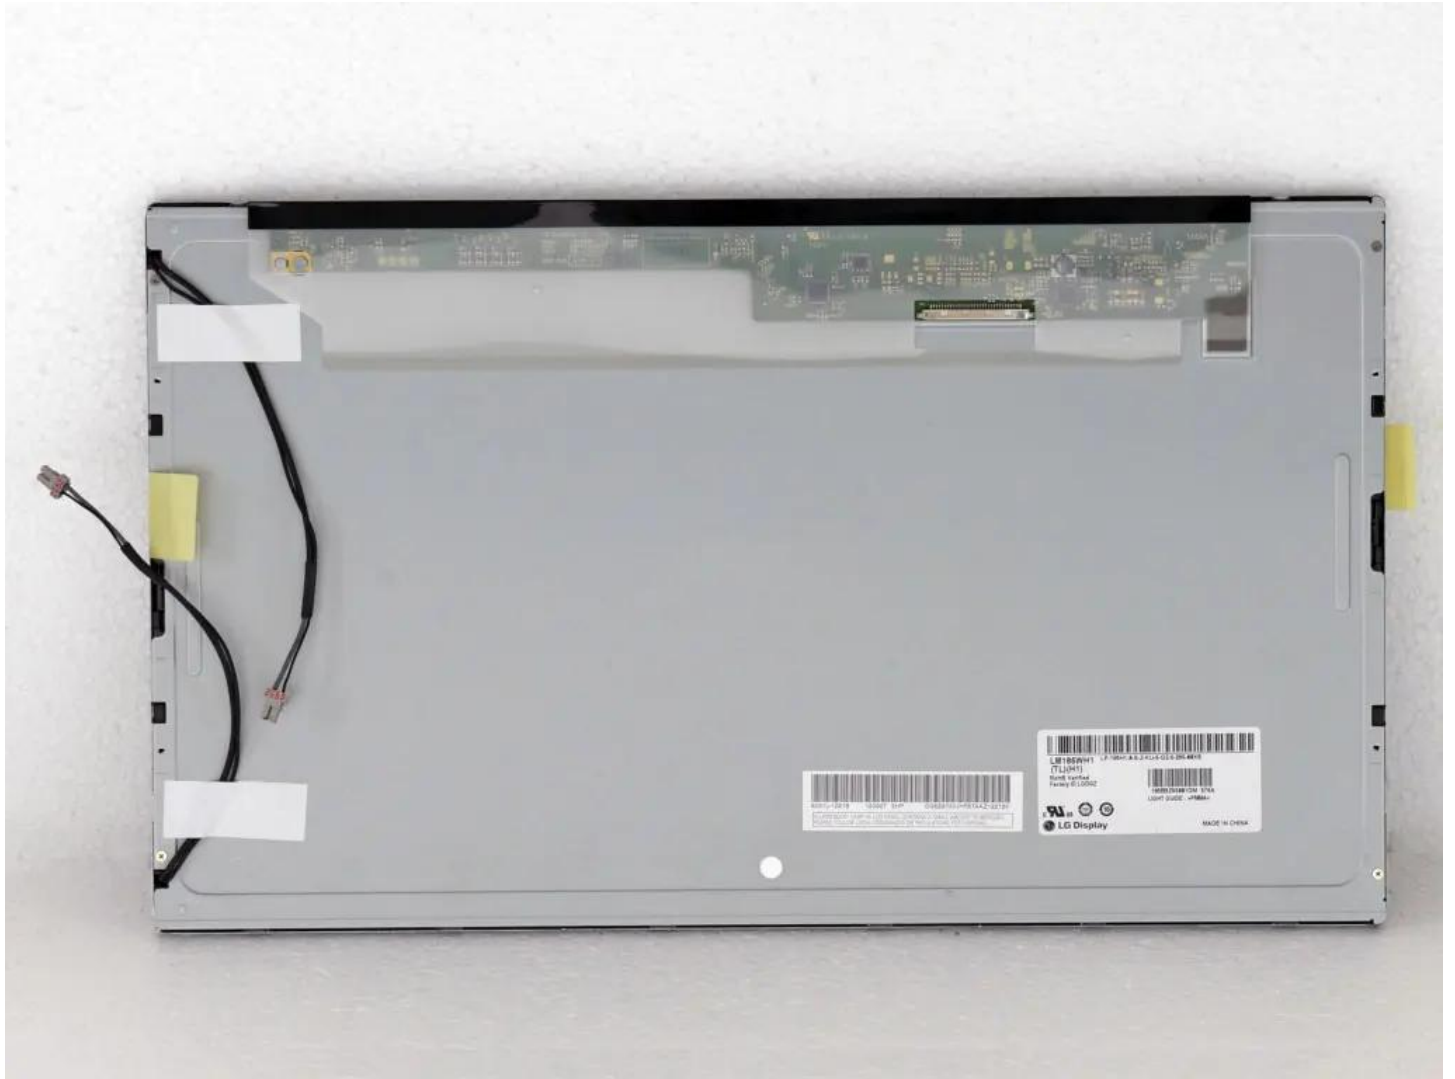

<https://www.zylcdshop.com>

<https://www.zylcdshop.com>