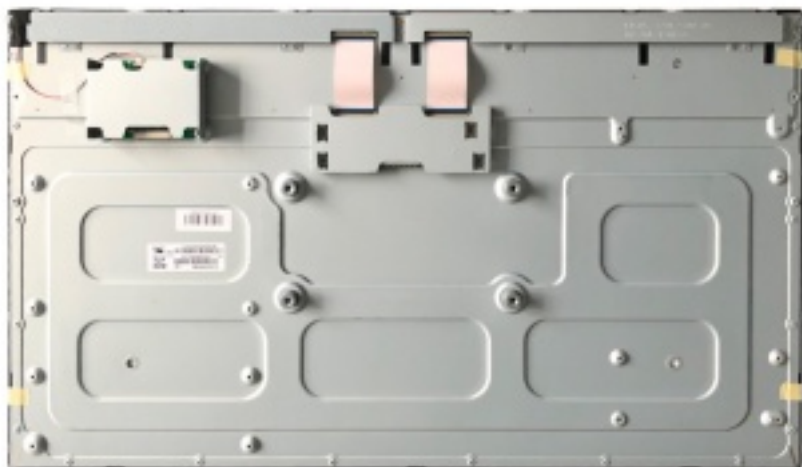

<https://www.zylcdshop.com>

<https://www.zylcdshop.com>