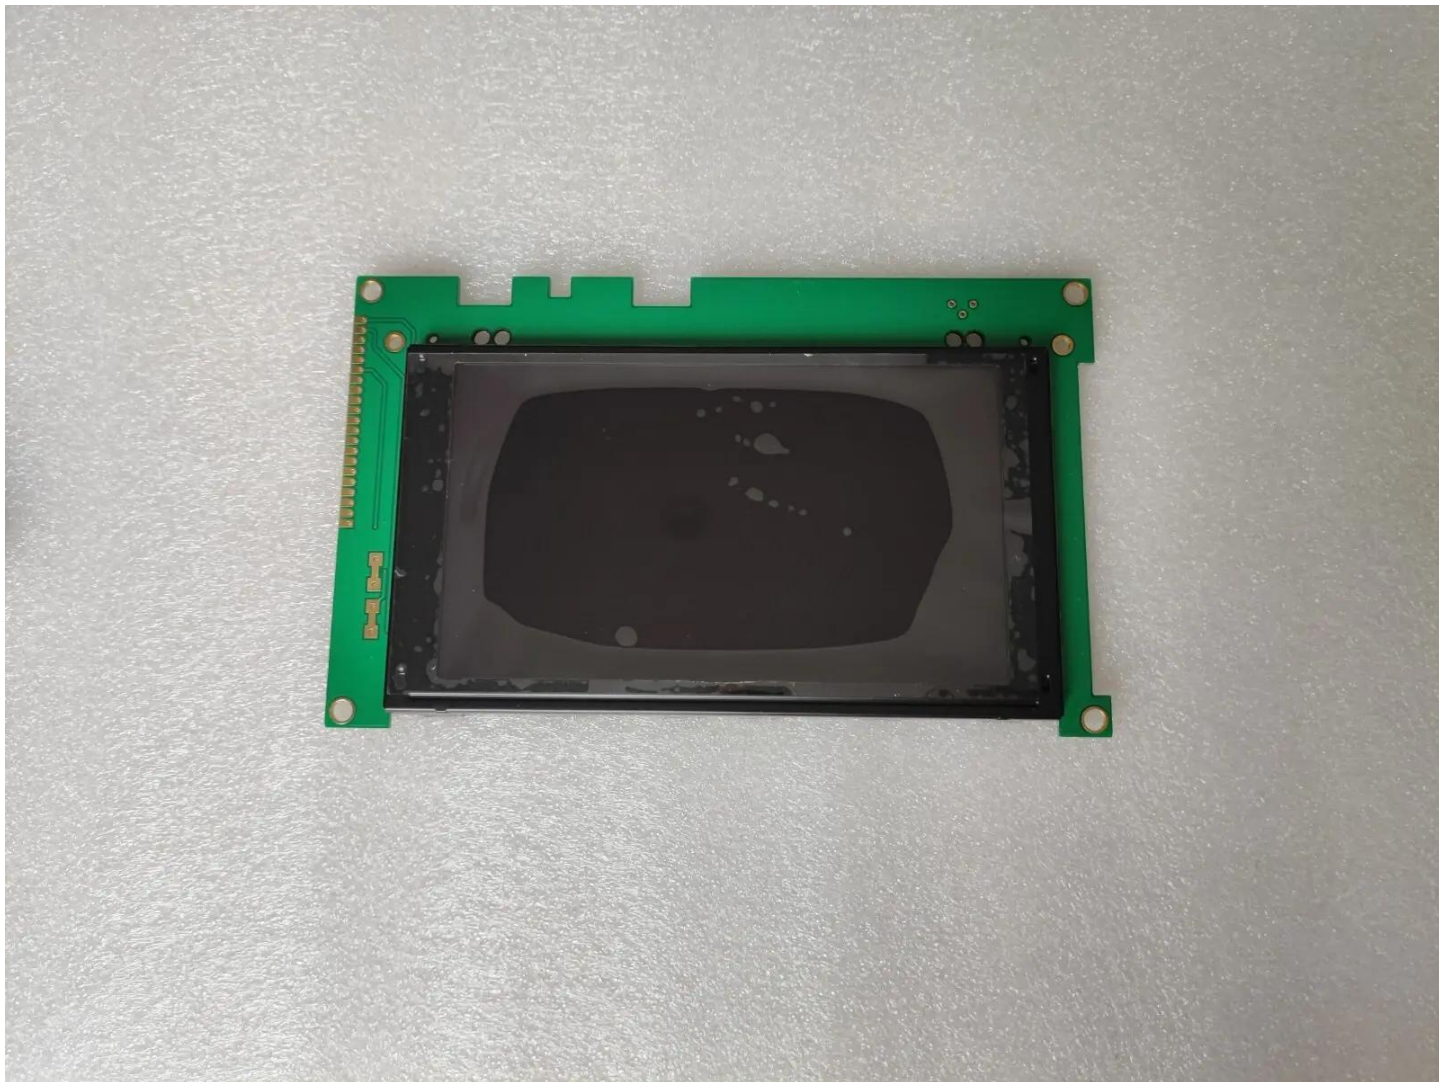

<https://www.zylcdshop.com>

<https://www.zylcdshop.com>