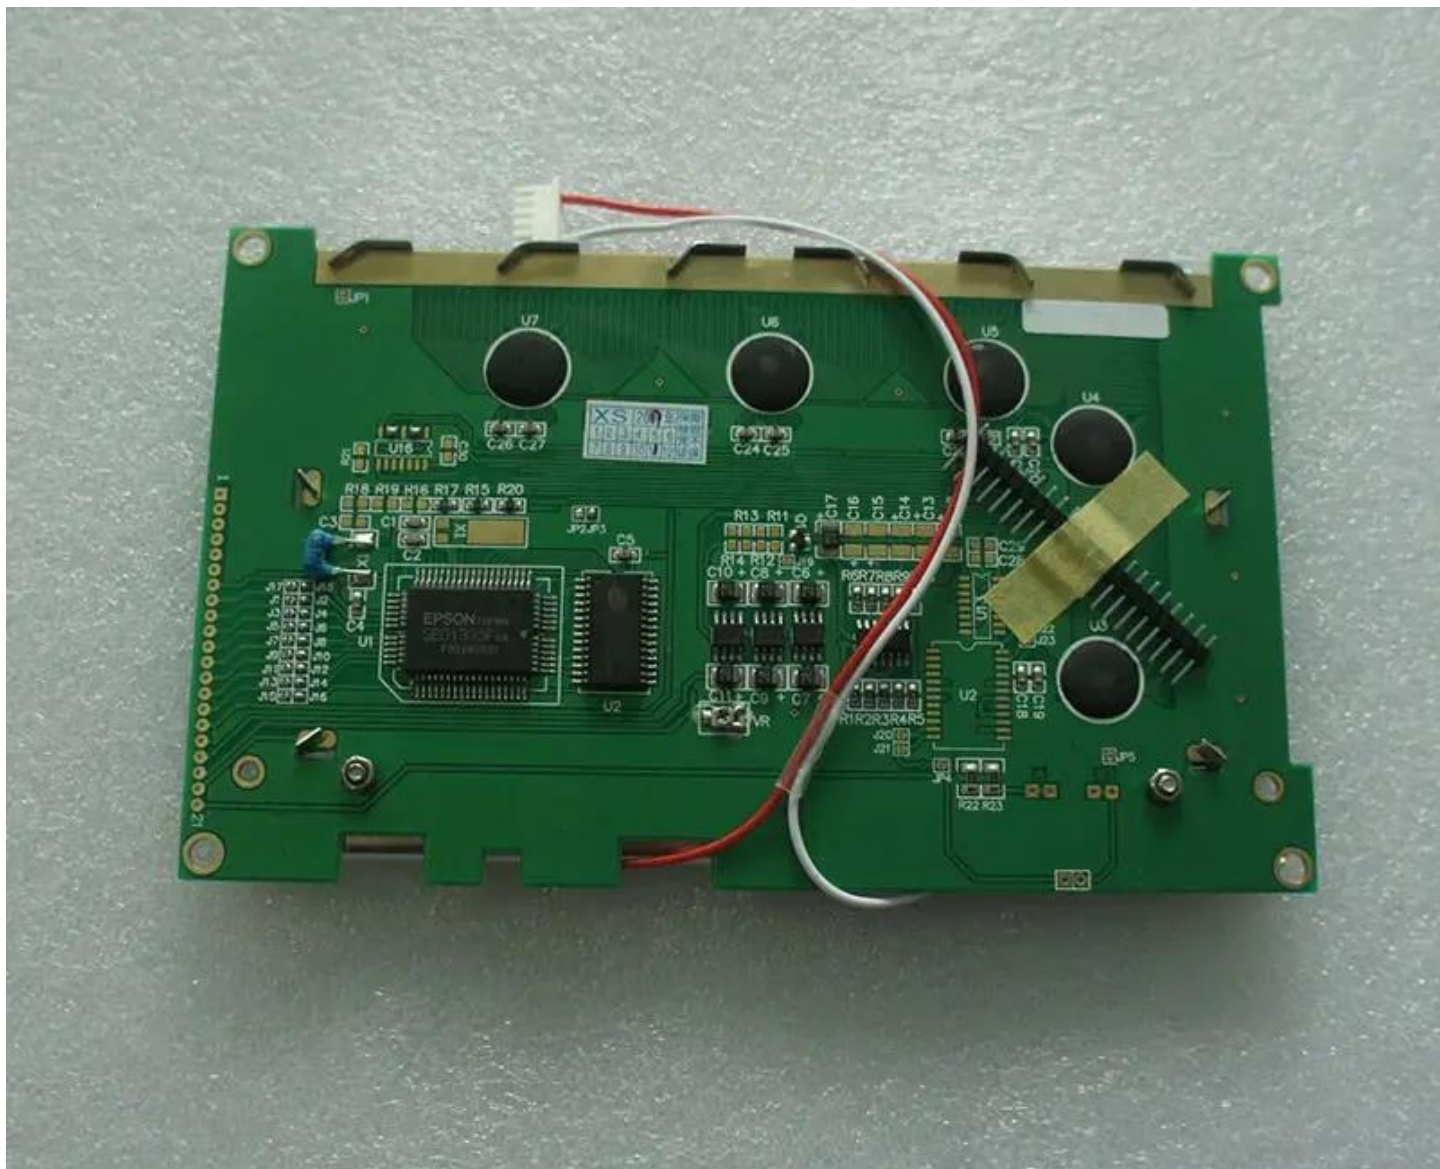

# G2420X5RIAC NEW LCD screen PANEL

Model	G2420X5RIAC
Category	<a href="#">Other LCD display</a>
Panel Type	a-Si TFT-LCD, LCM
Mass	1Kg

Note:

zylcdshop.com recommends that you inquire with the original factory or its agents about the latest production status and technical information about G2420X5RIAC. The product parameters displayed on zylcdshop.com are entered by zylcdshop.com engineers according to the specifications, and efforts have been made to minimize errors, but we cannot guarantee the complete correctness of the parameters. Please refer to the specification sheet!