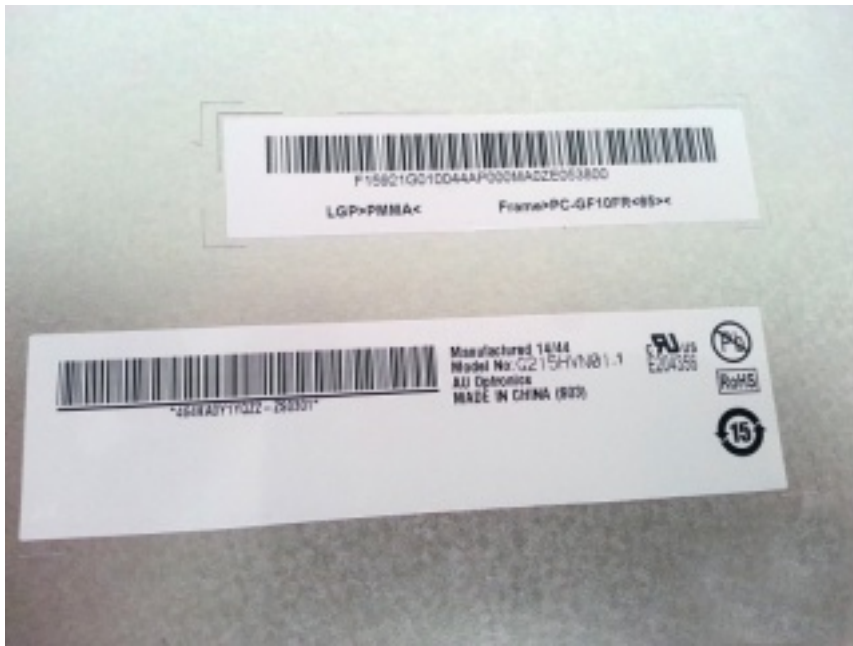

<https://www.zylcdshop.com>

<https://www.zylcdshop.com>