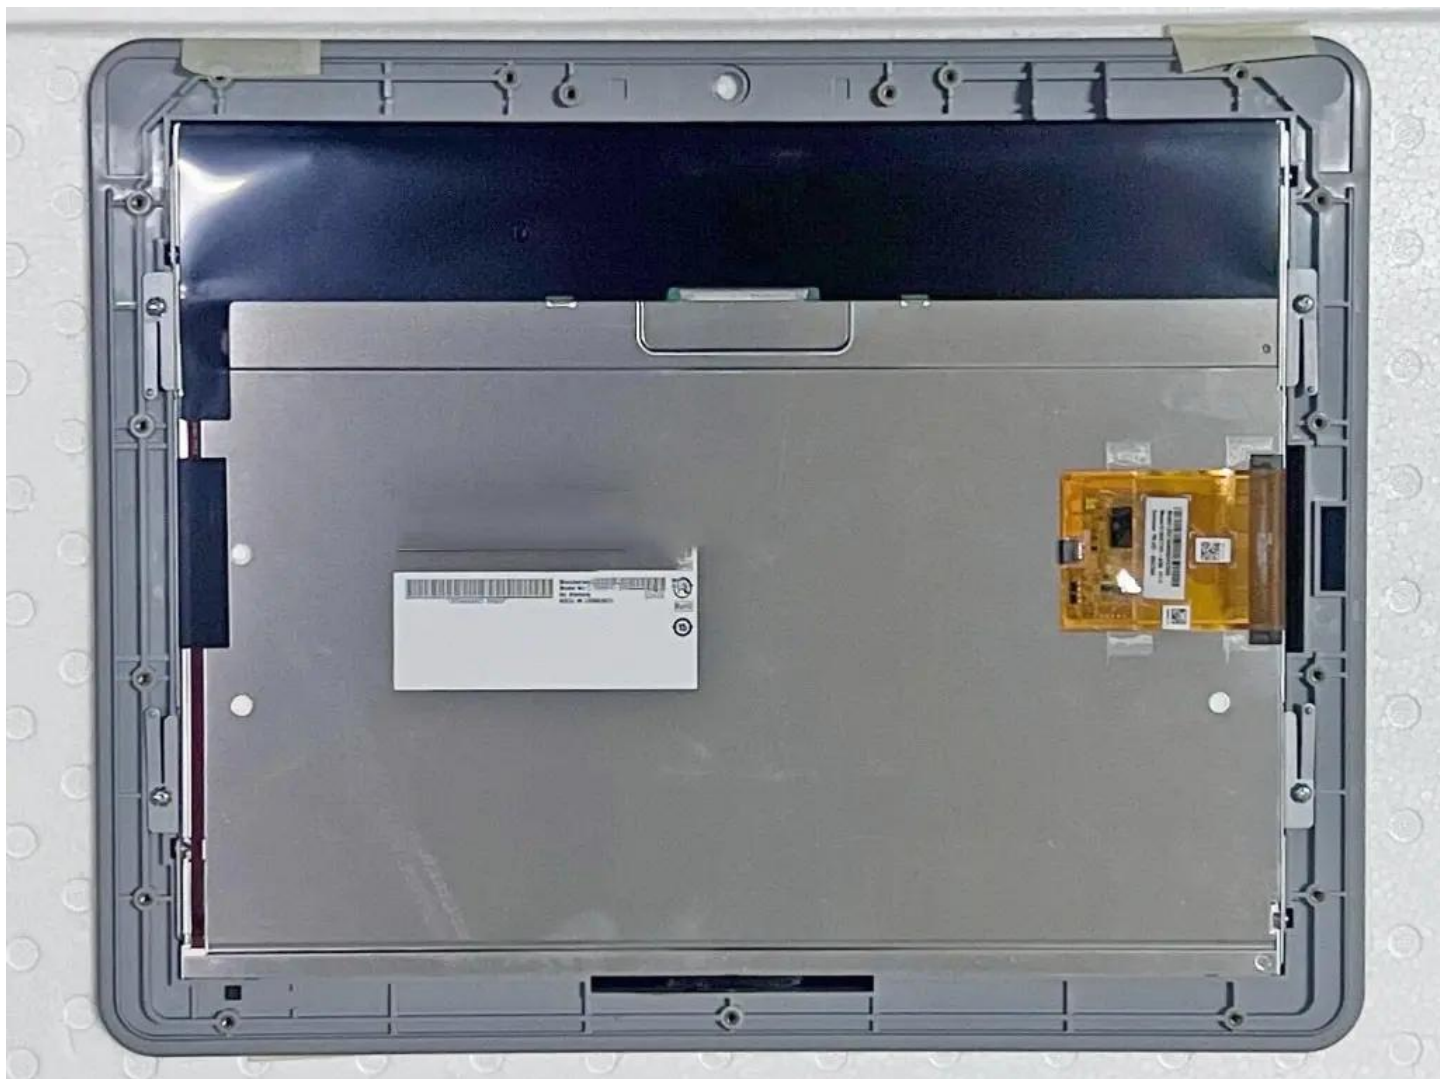

<https://www.zylcdshop.com>

<https://www.zylcdshop.com>