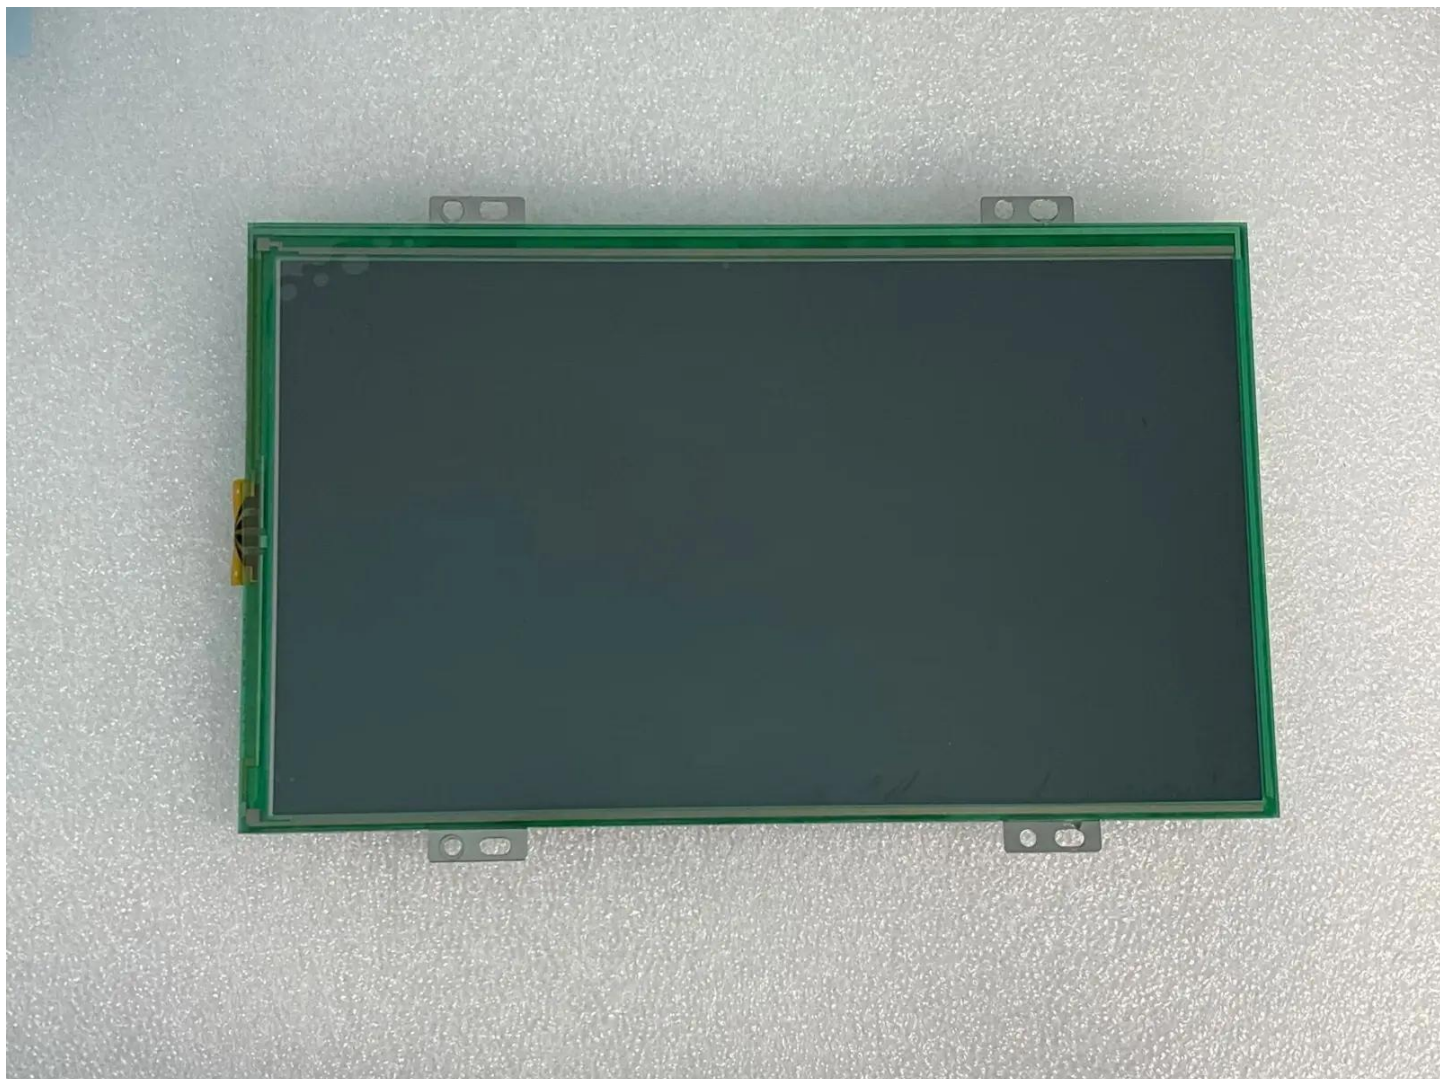

<https://www.zylcdshop.com>

<https://www.zylcdshop.com>