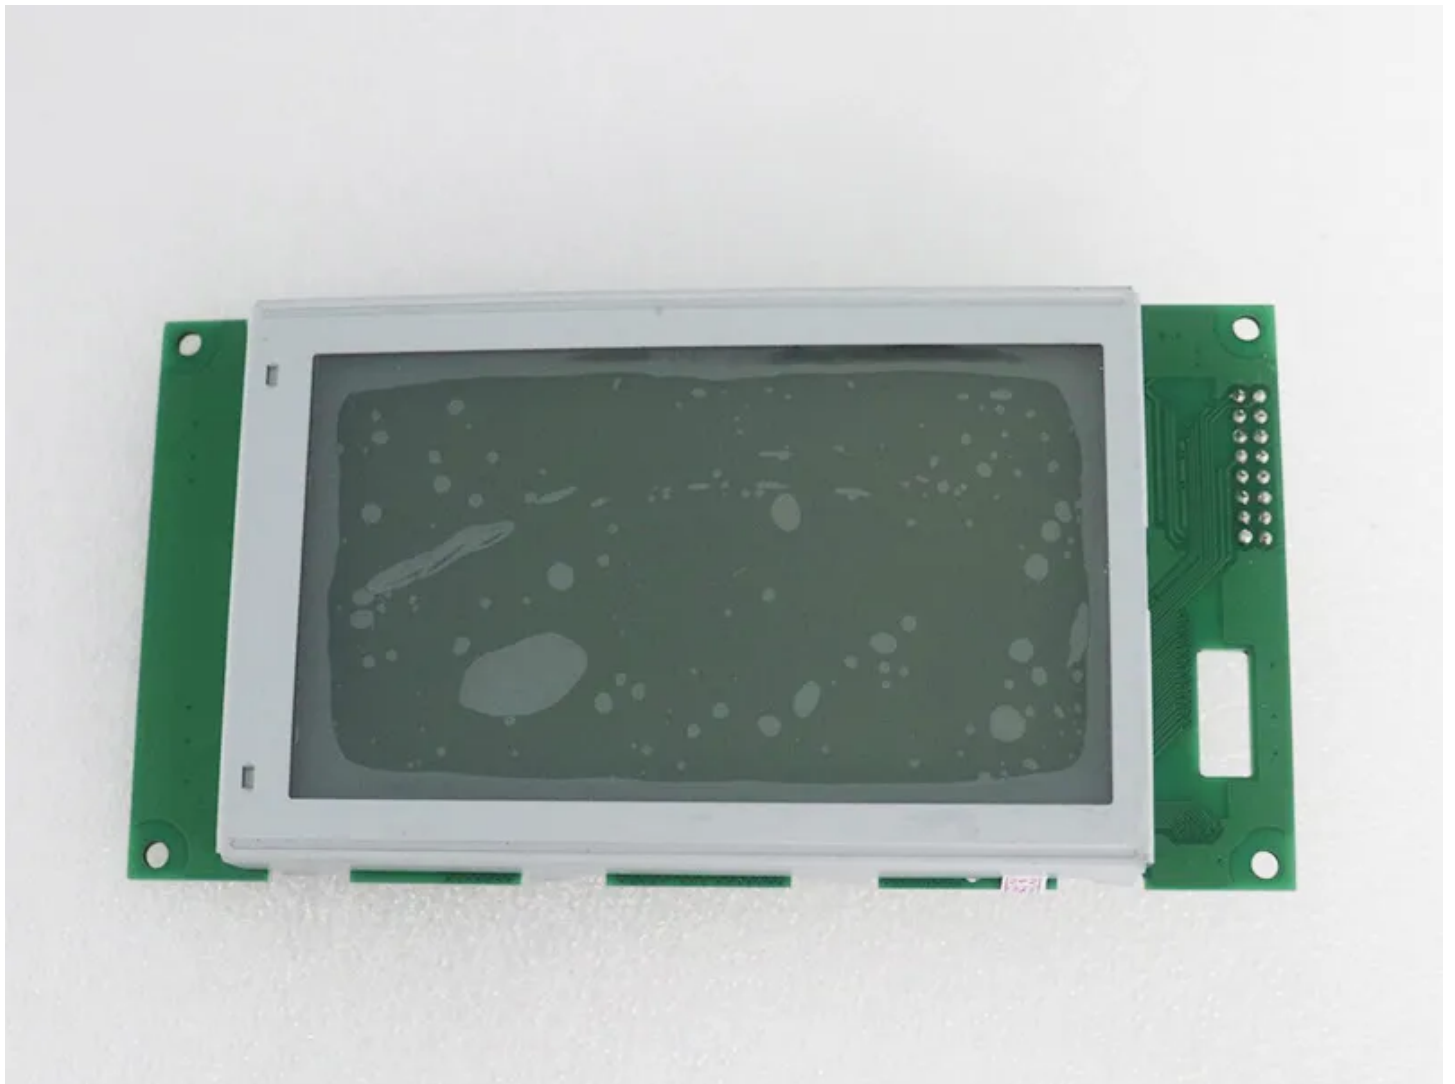

<https://www.zylcdshop.com>

<https://www.zylcdshop.com>