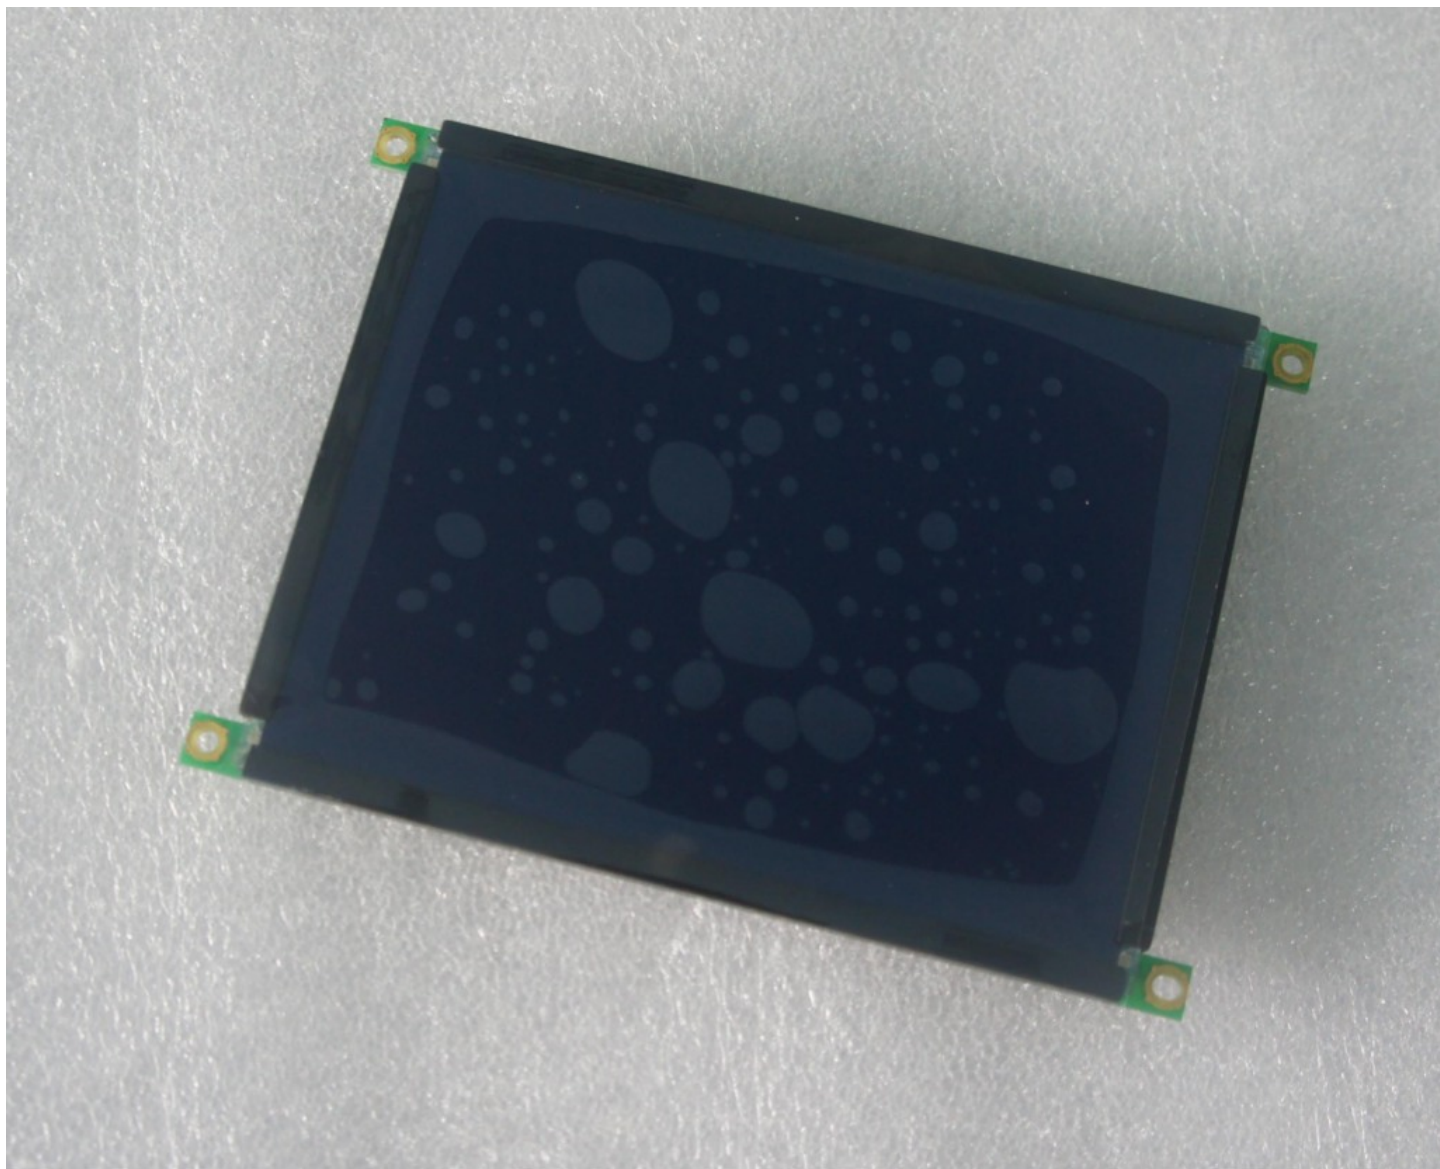

<https://www.zylcdshop.com>

<https://www.zylcdshop.com>