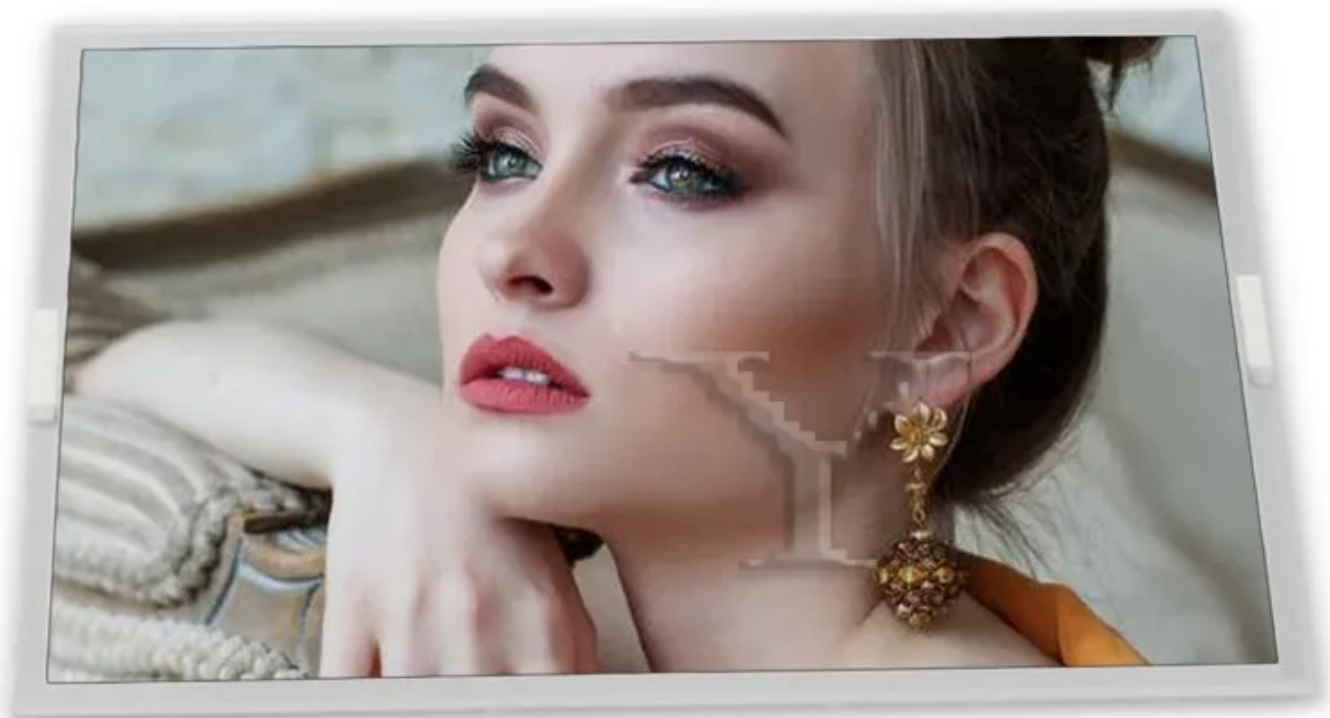

<https://www.zylcdshop.com>

<https://www.zylcdshop.com>